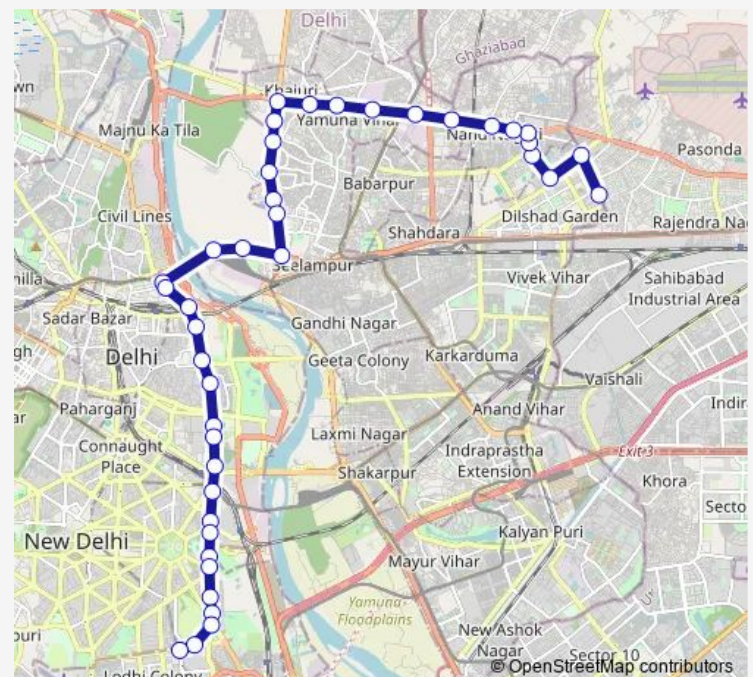

New Usmanpur pusta no-1

Shastri Park

Shyam Giri Mandir

Route schedule

New Seema Puri Depot Cluster — Sunehari Pulla Depot / Jawahar Lal Nehru Stadium Terminal

Monday 09:15-22:30

Tuesday 09:15-22:30

Wednesday 09:15-22:30

Thursday 09:15-22:30

Friday 09:15-22:30

Saturday 09:15-22:30

Sunday 09:15-22:30

Route info

Direction: New Seema Puri Depot Cluster

Stops: 41

Trip Duration: 1 hour 37 min

216astldown

BusMaps

Shastri Park Metro Depot

Isbt Kashmere Gate

Guru Govind Singh University (Kashmere Gate)

Gpo

Red Fort

Jama Masjid