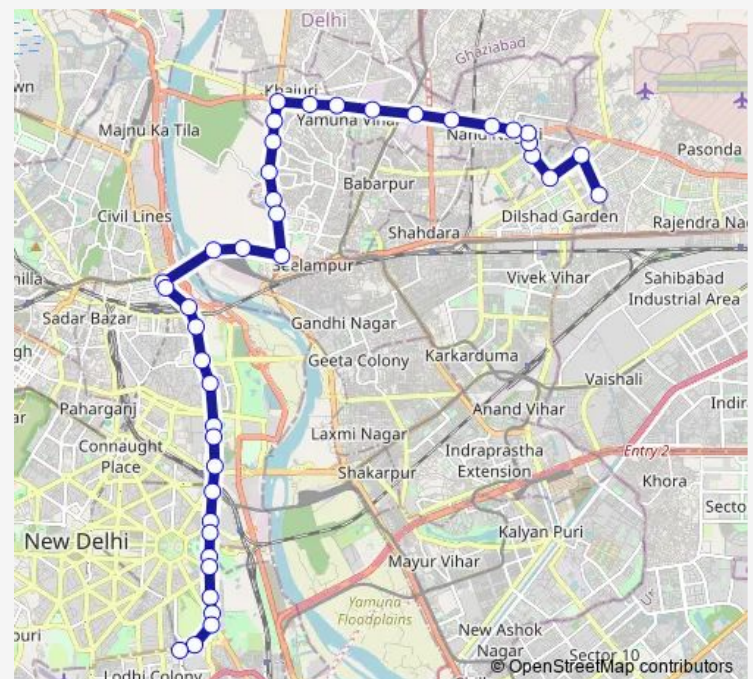

New Usmanpur pusta no-1

Shastri Park

Shyam Giri Mandir

Route schedule

New Seema Puri Depot Cluster — Sunehari Pulla Depot / Jawahar Lal Nehru Stadium Terminal

Monday 09:15-22:30

Tuesday 09:15-22:30

Wednesday 09:15-22:30

Thursday 09:15-22:30

Friday 09:15-22:30

Saturday 09:15-22:30

Sunday 09:15-22:30

Route info

Direction: New Seema Puri Depot Cluster

Stops: 41

Trip Duration: 1 hour 37 min

216astldown

BusMaps

Shastri Park Metro Depot

Isbt Kashmere Gate

Guru Govind Singh University (Kashmere Gate)

Gpo

Red Fort

Jama Masjid

Darya Ganj

Delhi Gate

Shaheed Park (Bhagat Singh Terminal)

Ito

Supreme Court / Pragati Maidan Metro Station

Pragati Maidan Gate 5

Itpo Gate No. 3

National Stadium