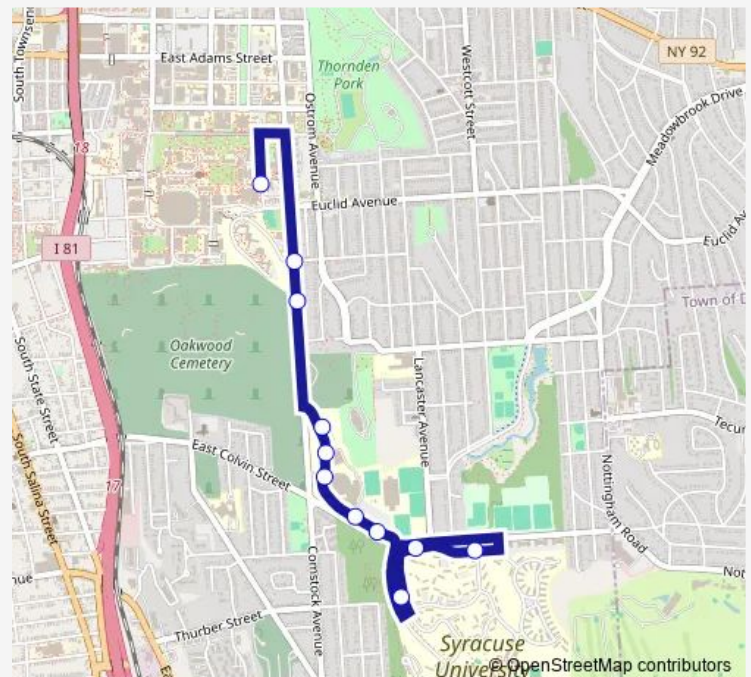

Oakwood

Com-Art Building

Comstock Lot

Lally Athletics Complex

Colvin Lot

Colvin Lot Layover

Route schedule

College Place — Colvin Lot Layover

Monday 09:25-12:15

Tuesday 09:25-12:15

Wednesday 09:25-12:15

Thursday 09:25-12:15

Friday 10:20

Saturday —

Sunday —

Route info

Direction: College Place

Stops: 8

Trip Duration: 0 hour 7 min

SU444 — Small Road

Direction

Colvin Lot Layover — College Place

11 stops

[Open route schedule](#)

Thursday 08:12-12:22

Friday 09:04-10:27

Saturday —

Sunday —

Route info

Direction: Colvin Lot Layover

Stops: 11

Trip Duration: 0 hour 13 min