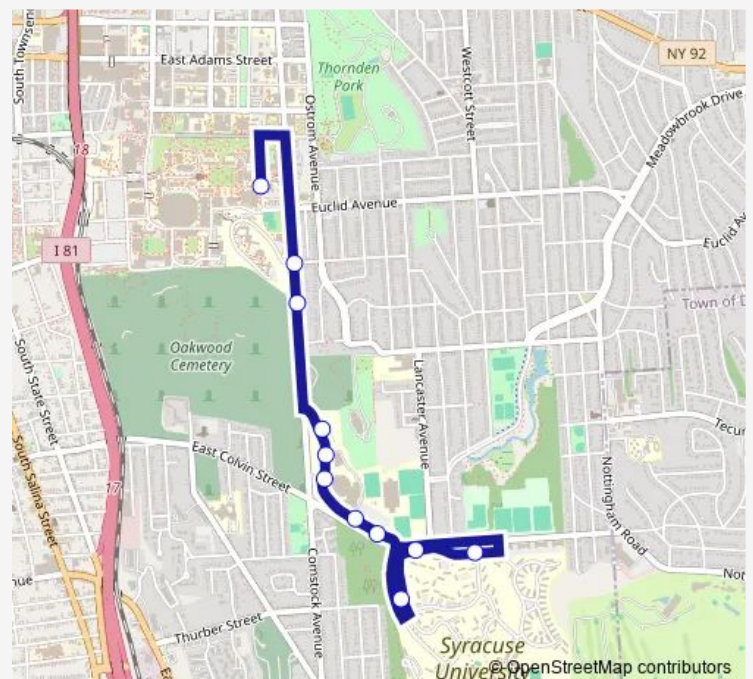

Oakwood

Com-Art Building

Comstock Lot

Lally Athletics Complex

Colvin Lot

Colvin Lot Layover

Route schedule

College Place — Colvin Lot Layover

Monday	09:25-12:15
Tuesday	09:25-12:15
Wednesday	09:25-12:15
Thursday	09:25-12:15
Friday	10:20
Saturday	—
Sunday	—

Route info

Direction: College Place

Stops: 8

Trip Duration: 0 hour 7 min

Su444 — Small Road

Direction

Colvin Lot Layover — College Place

11 stops

[Open route schedule](#)

Colvin Lot Layover

Small Rd & Lambreth Ln

220 Small Rd

Small Rd & Chinook Rd

Colvin Lot

Lally Athletics Complex

Comstock Lot

Com-Art Building

Oakwood

Comstock Av & Stratford St

College Place

Route schedule