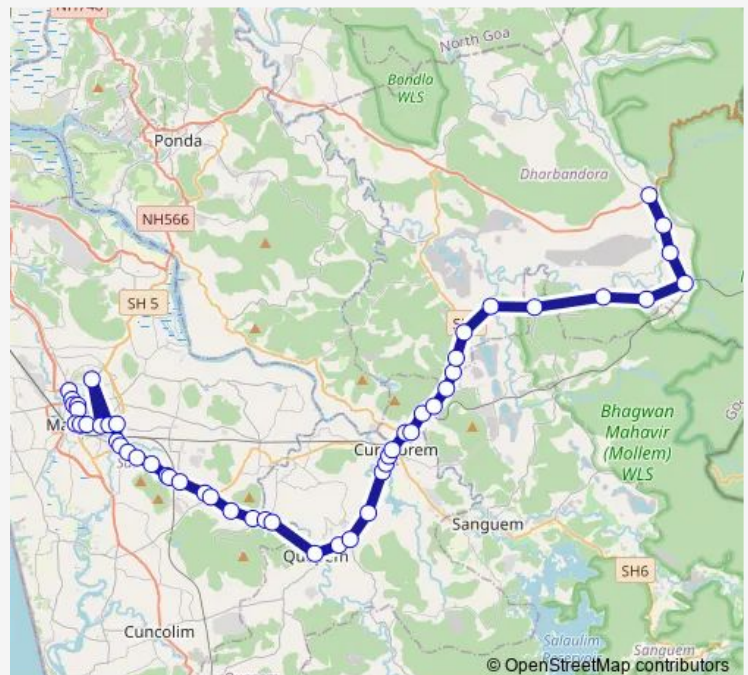

### Route schedule

Margao KTC Bus Stand — Mollem

Monday 17:55

Tuesday 17:55

Wednesday 17:55

Thursday 17:55

Friday 17:55

Saturday 17:55

### Route info

Direction: Margao KTC Bus Stand

Stops: 50

Trip Duration: 2 hour 35 min

■ MRG59 — Margao - Mollem

BusMaps

Gudi

Agramad