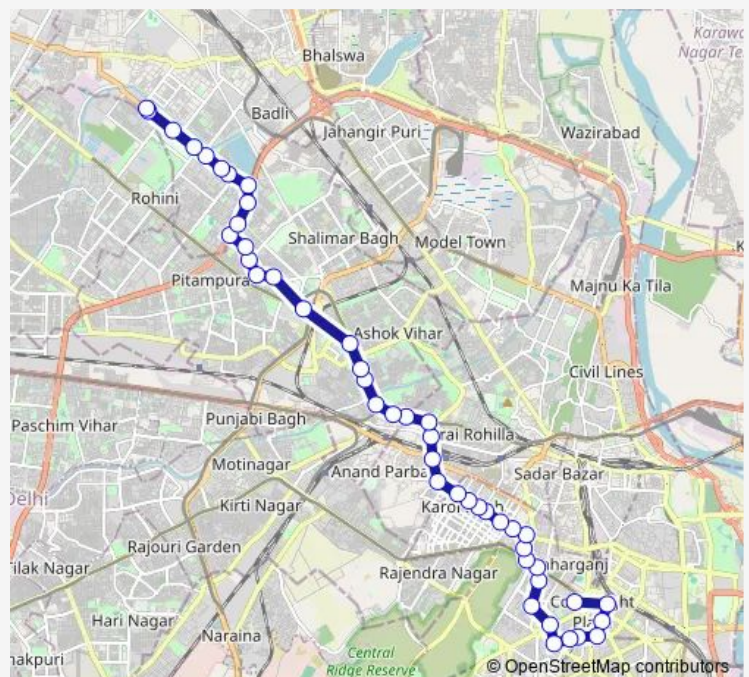

Prahlad Market

Khalsa College

Anand Parvat Terminal

Route schedule

Shivaji Stadium Terminal — Rohini Sec11 (Aggarwal Sabha)

Monday 00:05-23:55

Tuesday 00:05-23:55

Wednesday 00:05-23:55

Thursday 00:05-23:55

Friday 00:05-23:55

Saturday 00:05-23:55

Sunday 00:05-23:55

Route info

Direction: Shivaji Stadium Terminal

Stops: 46

Trip Duration: 1 hour 19 min

Express-91up

Sarai Rohila

Sarai Rohilla Flyover

Shastri Nagar Metro Station

Shastri Nagar E Block

Shastri Nagar Shiv Mandir

Inderlok Metro Station

Shanti Nagar / Tri Nagar