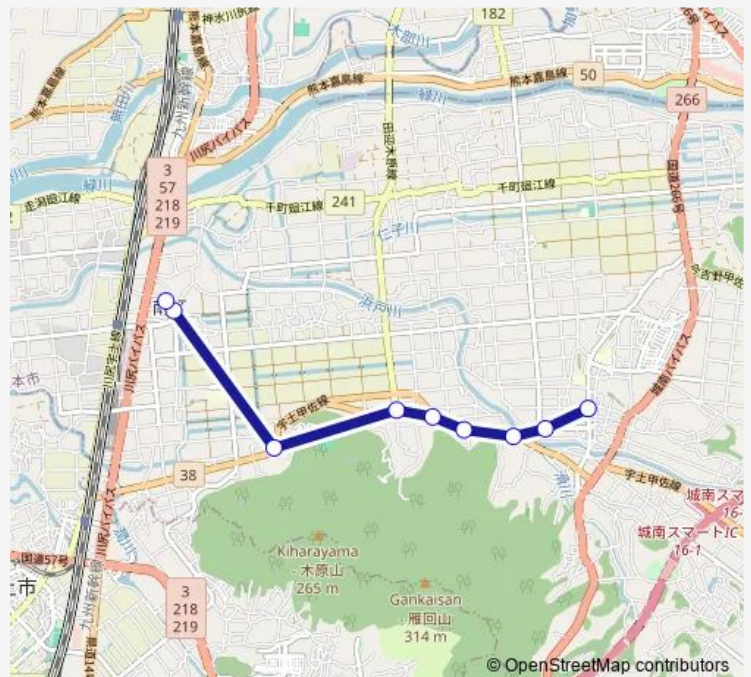

城南 — 南区役所

Monday 07:21

Tuesday 07:21

Wednesday 07:21

Thursday 07:21

Friday 07:21

Saturday —

Sunday —

Route info

Direction: 城南

Stops: 9

Trip Duration: 0 hour 17 min

■ 城南→木原不動→南区役所

城南→木原不動→南区役所 Bus time schedules and route maps are available in an offline PDF at busmaps.com. Use the busmaps.com website to see live bus times, train schedule or subway schedule, and step-by-step directions for all public transit in Uto