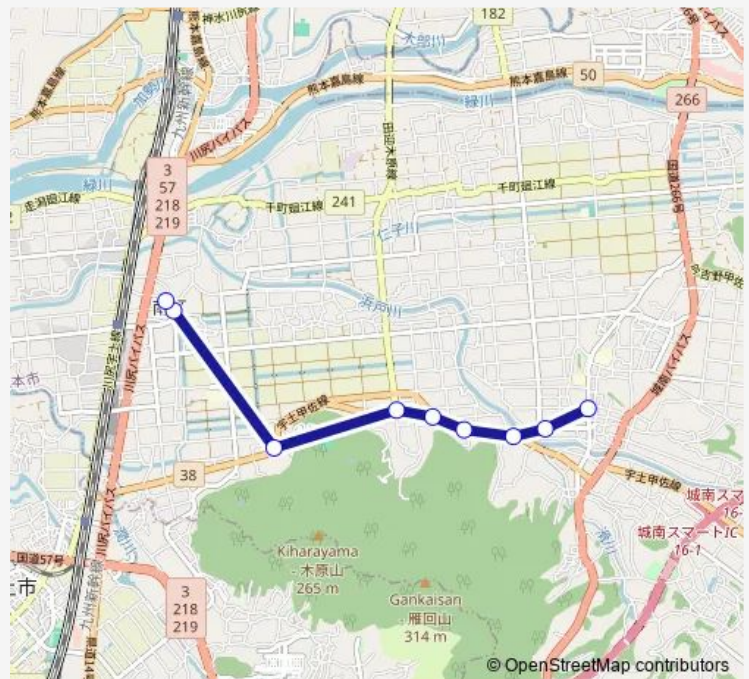

### Route schedule

城南 — 南区役所

Monday 07:21

Tuesday 07:21

Wednesday 07:21

Thursday 07:21

Friday 07:21

Saturday —

Sunday —

### Route info

Direction: 城南

Stops: 9

Trip Duration: 0 hour 17 min

■ 城南→木原不動→南区役所

城南→木原不動→南区役所 Bus time schedules and route maps are available in an offline PDF at [busmaps.com](https://busmaps.com). Use the [busmaps.com](https://busmaps.com) website to see live bus times, train schedule or subway schedule, and step-by-step directions for all public transit in Uto