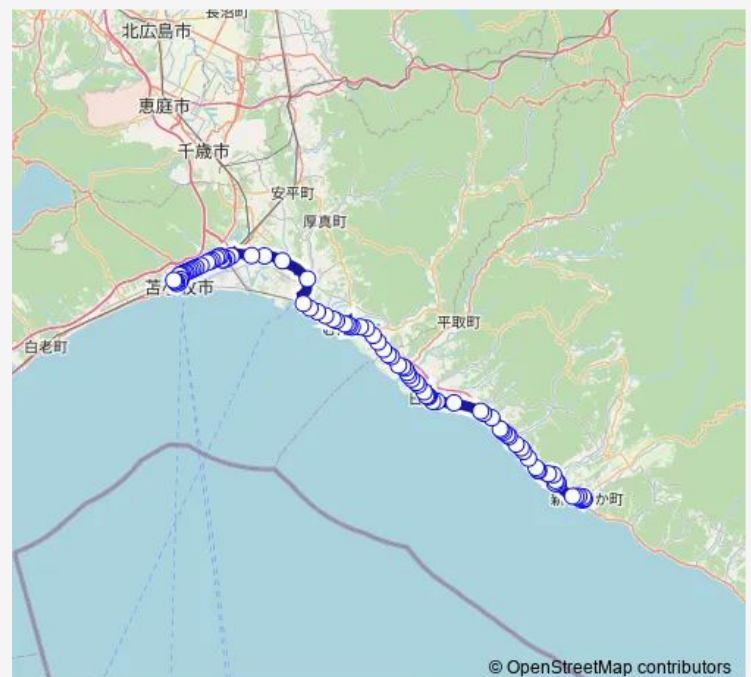

Thursday 06:30-16:11

Friday 06:30-16:11

Saturday 06:30-16:11

Sunday 06:30-16:11

Route info

Direction: 静内駅前

Stops: 90

Trip Duration: 2 hour 29 min