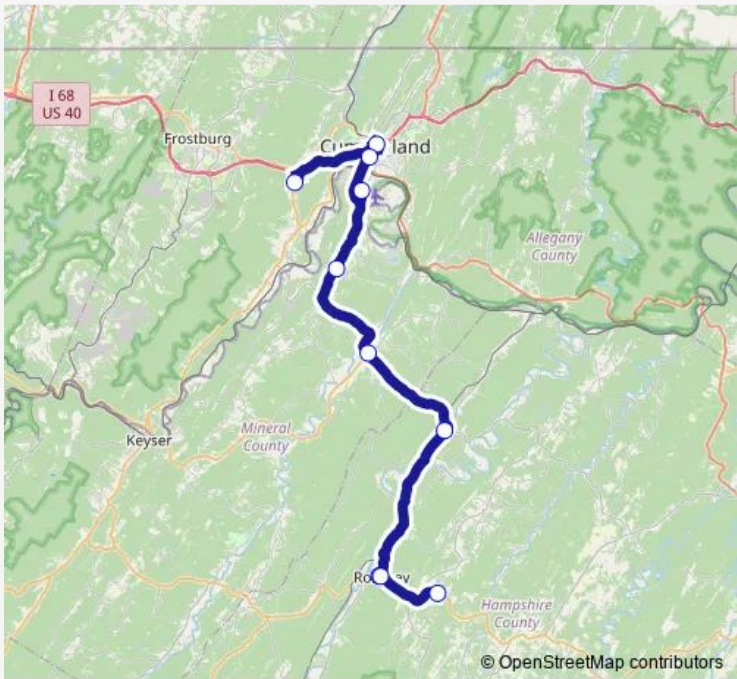

Route schedule

Country Club Mall, call (304) 257-1414 for a 3/4 mile deviation — Food Lion, Romney, call (304) 257-1414 for a 3/4 mile deviation

Monday	—
Tuesday	—
Wednesday	—
Thursday	14:55
Friday	—
Saturday	—
Sunday	—

**Route info**

Direction: Country Club Mall, call (304) 257-1414 for a 3/4 mile deviation

Stops: 10

Trip Duration: 1 hour 35 min

### Direction

Food Lion, Romney, call (304) 257-1414 for a 3/4 mile deviation — Country Club Mall, call (304) 257-1414 for a 3/4 mile deviation

11 stops

[Open route schedule](#)

Food Lion, Romney, call (304) 257-1414 for a 3/4 mile deviation

### Route schedule

Food Lion, Romney, call (304) 257-1414 for a 3/4 mile deviation — Country Club Mall, call (304) 257-1414 for a 3/4 mile deviation

Monday	—
Tuesday	—
Wednesday	—
Thursday	08:35
Friday	—
Saturday	—
Sunday	—