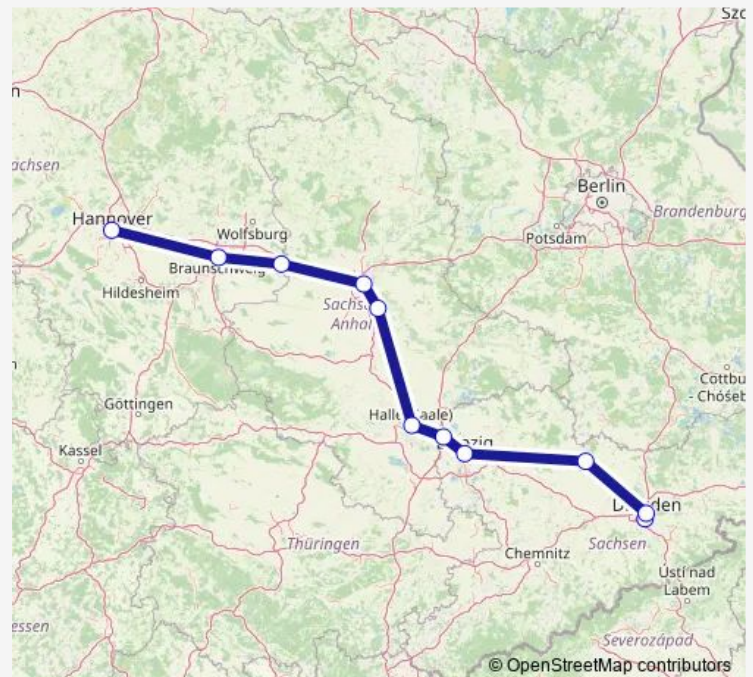

Rail IC 2448

[Go to website](#)**Direction**

Dresden Hbf — Hannover Hbf

10 stops

[Open route schedule](#)

Dresden Hbf

Dresden-Neustadt

Riesa

Leipzig Hbf

Bitterfeld

Dessau Hbf

Magdeburg Hbf

Helmstedt

Braunschweig Hbf

Hannover Hbf

Route schedule

Dresden Hbf — Hannover Hbf

Monday 19:10

Tuesday 19:10

Wednesday 19:10

Thursday 19:10

Friday 19:10

Saturday —

Sunday 19:10

Route info

Direction: Dresden Hbf

Stops: 10

Trip Duration: 4 hour 16 min

■ IC 2448

BusMaps

Direction

Dresden Hbf — Hannover Hbf