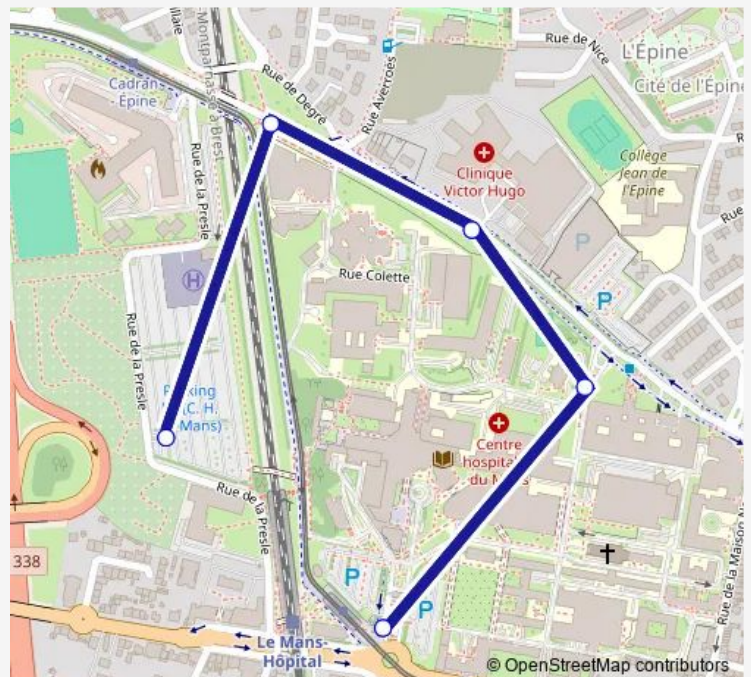

### Route schedule

Parking P3 — Parking P1-P2

Monday	07:30-20:00
Tuesday	07:30-20:00
Wednesday	07:30-20:00
Thursday	07:30-20:00
Friday	07:30-20:00
Saturday	—
Sunday	—

### Route info

Direction: Parking P3

Stops: 5

Trip Duration: 0 hour 6 min

## Direction

Parking P1-P2 — Parking P3

5 stops

[Open route schedule](#)

Parking P1-P2

Maternité Parking P4

Centre de Cancérologie

Cadran-Épine

## Route schedule

Parking P1-P2 — Parking P3

Monday	07:36-19:52
Tuesday	07:36-19:52
Wednesday	07:36-19:52
Thursday	07:36-19:52
Friday	07:36-19:52
Saturday	—
Sunday	—