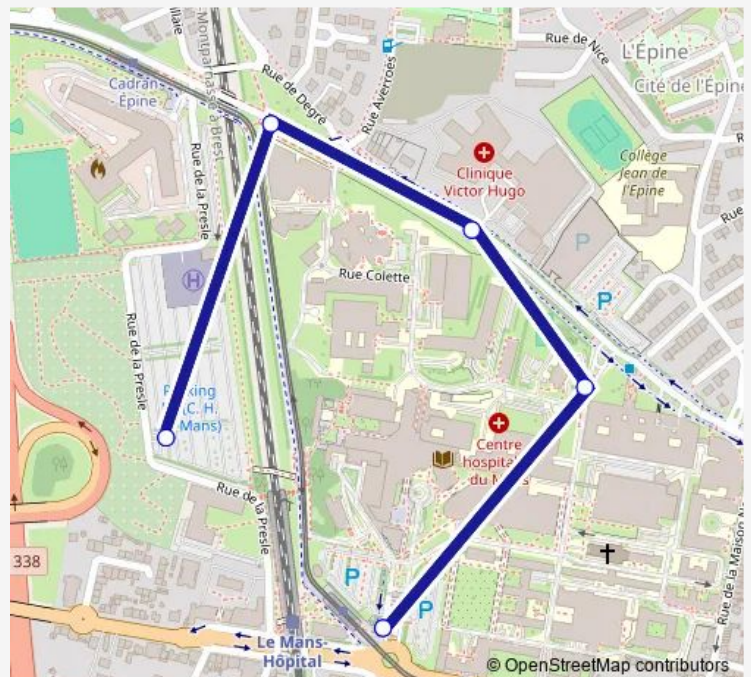

Parking P1-P2

Route schedule

Parking P3 — Parking P1-P2

Monday 07:30-20:00

Tuesday 07:30-20:00

Wednesday 07:30-20:00

Thursday 07:30-20:00

Friday 07:30-20:00

Saturday —

Sunday —

Route info

Direction: Parking P3

Stops: 5

Trip Duration: 0 hour 6 min

Direction

Parking P1-P2 — Parking P3

5 stops

[Open route schedule](#)

Parking P1-P2

Maternité Parking P4

Centre de Cancérologie

Cadran-Épine

Parking P3

Route schedule

Parking P1-P2 — Parking P3

Monday	07:36-19:52
Tuesday	07:36-19:52
Wednesday	07:36-19:52
Thursday	07:36-19:52
Friday	07:36-19:52
Saturday	—
Sunday	—

Route info

Direction: Parking P1-P2

Stops: 5

Trip Duration: 0 hour 8 min