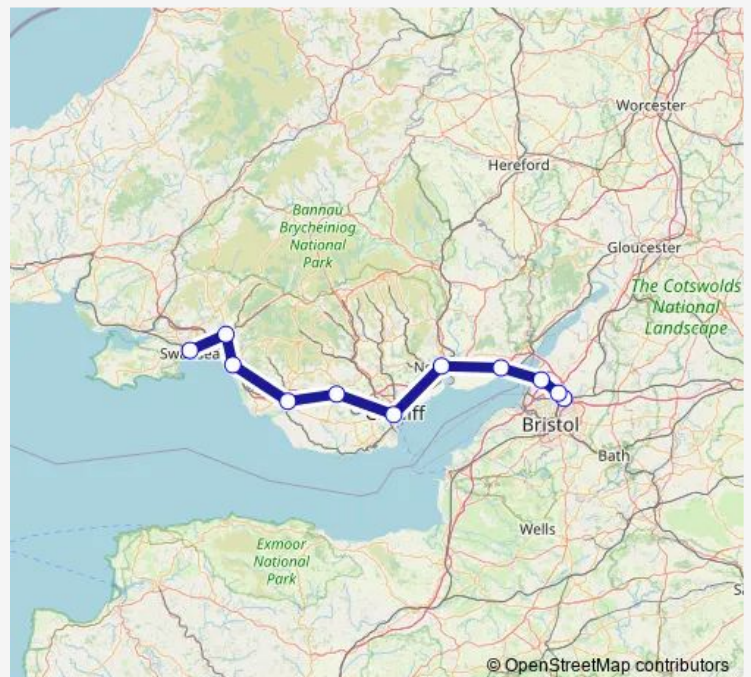

### Direction

Bristol Parkway — Swansea

11 stops

[Open route schedule](#)

Bristol Parkway

Patchway

Pilning

Severn Tunnel Junction

Newport (S Wales)

Cardiff Central

Pontyclun

Bridgend

Port Talbot Parkway

Neath

Swansea

### Route schedule

Bristol Parkway — Swansea

Monday —

Tuesday —

Wednesday —

Thursday —

Friday —

Saturday —

### Route info

Direction: Bristol Parkway

Stops: 11

Trip Duration: 1 hour 42 min

■ Gw: Bpw->Swa — GW train service from BPW to Swa

Gw:Bpw->Swa Rail time schedules and route maps are available in an offline PDF at [busmaps.com](https://busmaps.com). Use the [busmaps.com](https://busmaps.com) website to see live bus times, train schedule or subway schedule, and step-by-step directions for all public transit in Almondsbury