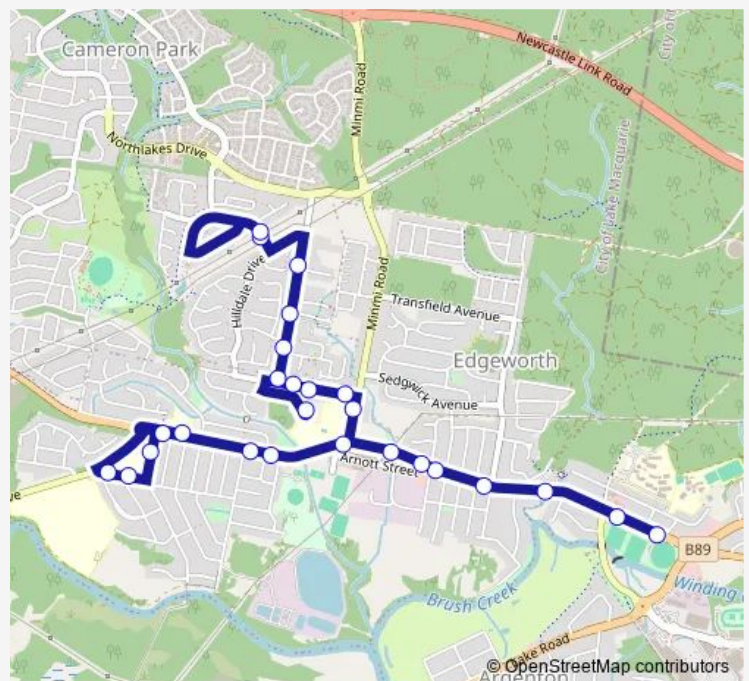

School Bus 6260 Edgeworth to St Benedicts Ps

[Go to website](#)

Direction

Booth Park, Main Rd — St Benedict's Primary School, Main Rd

26 stops

[Open route schedule](#)

- Booth Park, Main Rd
- Main Rd Before Frederick St
- 608 Main Rd
- Main Rd At Nelson St
- Main Rd Before Thomas St
- Main Rd After Thomas St
- Main Rd Before Callan St
- Edgeworth Public School, Minmi Rd
- Oakville Rd Opp Harris St
- Harris St At Oakville Rd
- Harris St Opp Country Grove Dr
- Harris St After Peatmoss Dr
- Harris St Opp Yarran Cl
- Flamingo Dr Opp Condor Cl
- Flamingo Dr After Condor Cl
- Edgeworth Ps
- Oakville Rd After Harris St
- Oakville Rd Opp Edgeworth Public School
- Edgeworth Town Square, Main Rd
- Main Rd After Charles St
- Main Rd Before Garth St

Route schedule

Booth Park, Main Rd — St Benedict's Primary School, Main Rd

Monday	08:28
Tuesday	08:28
Wednesday	08:28
Thursday	08:28
Friday	08:28
Saturday	—
Sunday	—

Route info

Direction: Booth Park, Main Rd

Stops: 26

Trip Duration: 0 hour 29 min

6260 — Edgeworth to St Benedicts Ps

Main Rd After Nott St

Crest Av Opp Aroona St

Edgeworth Heights Public School, Crest Av

Ridley St Before Main Rd

St Benedict's Primary School, Main Rd

The schedule is provided in the local timezone. Times with "(+1)" indicate departures on the next day.

PDF file created on 2025-01-16

2024 BusMaps.com - All Rights Reserved