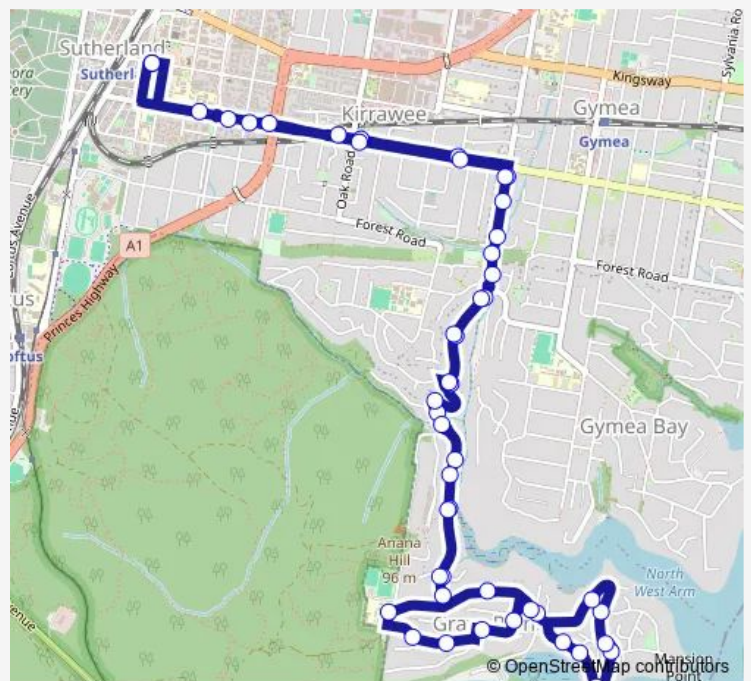

Bligh St Opp Meehan Pl

Gore Av Before Timor Cl

Gore Av At Timor Cl

Gore Av At Serpentine Rd

Serpentine Rd Opp 48

Serpentine Rd Opp Avon Pl

North West Arm Rd Opp Hovea Pl

172 North West Arm Rd

202 North West Arm Rd

North West Arm Rd At Kyogle Pl

North West Arm Rd Before Grays Point

Grays Point Community Church, Grays Point Rd

Route schedule

Sutherland Station, Flora St, Stand F — Sutherland Station, Flora St, Stand F

Monday	07:58
Tuesday	07:58
Wednesday	07:58
Thursday	07:58
Friday	07:58
Saturday	—
Sunday	—

Route info

Direction: Sutherland Station, Flora St, Stand F

Stops: 53

Trip Duration: 0 hour 51 min

976 — Sutherland to Grays Point (Loop Service)

Match Point Tennis, North West Arm Rd

North West Arm Rd Before President Av

President Av After Hotham Rd

St Catherine Laboure Primary School, President Av

Gynea Bay Rd Opp Gynea Station

Hazelhurst Gallery, Kingsway