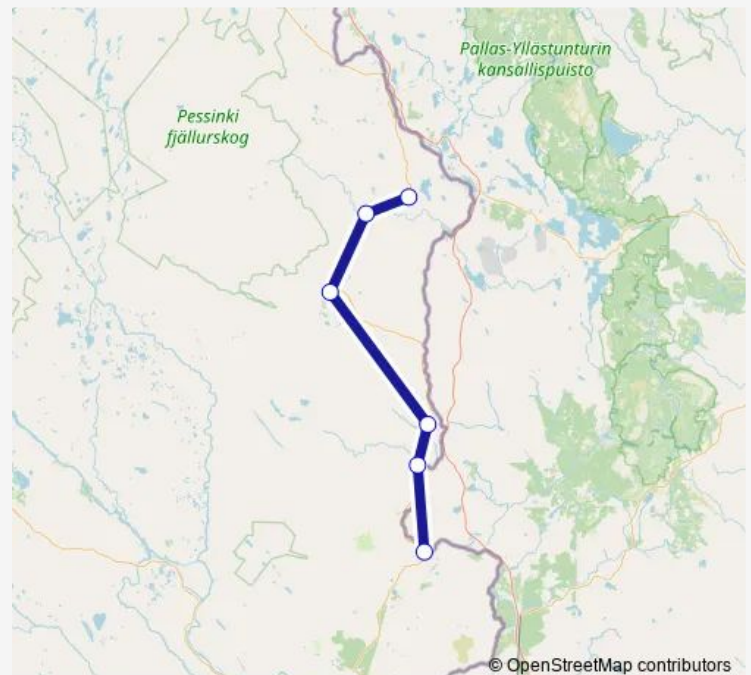

Thursday 16:20

Friday —

Saturday —

Sunday —

Route info

Direction: Aareavaara

Stops: 6

Trip Duration: 1 hour 20 min