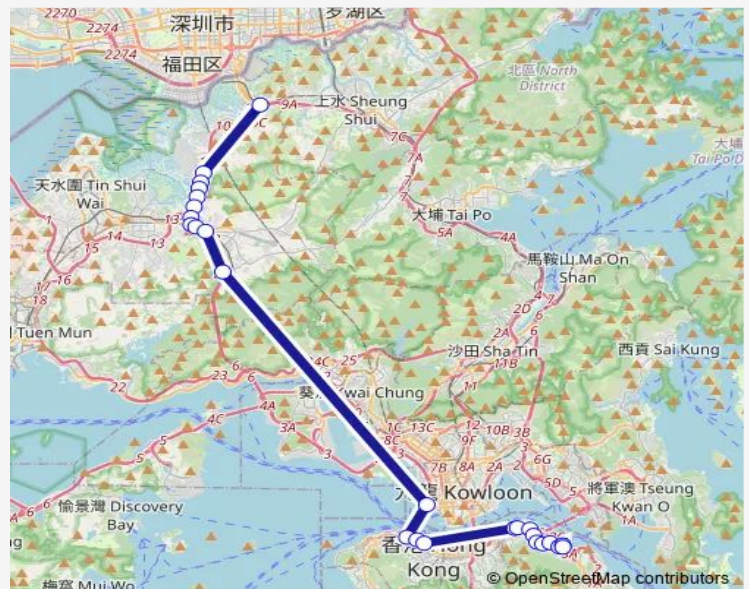

[Ctb] SAN Tin[[Kmb] SAN TIN Public Transport Interchange|[Lwb] SAN TIN Public Transport Interchange|[Xb] SAN TIN Public Transport Interchange — [Ctb] Munsang College (Hong Kong Island), TAI ON Street|[Kmb+Ctb] MUN Sang College HK Island/
Munsang College (Hong Kong Island), TAI ON Street

Monday	06:25-07:45
Tuesday	06:25-07:45
Wednesday	06:25-07:45
Thursday	06:25-07:45
Friday	06:25-07:45
Saturday	—
Sunday	—

Route info

Direction: [Ctb] SAN Tin[[Kmb] SAN TIN Public Transport Interchange|[Lwb] SAN TIN Public Transport Interchange|[Xb] SAN TIN Public Transport Interchange

Stops: 25

Trip Duration: 1 hour 15 min

[Ctb] Harbour Building, Pier Road[[Kmb+Ctb] Harbour Building/
Harbour Building, Pier Road[[Kmb] Harbour Building

[Ctb] IFC Mall, MAN Cheung Street[[Kmb+Ctb] IFC Mall/
Ifc Mall, MAN Cheung Street