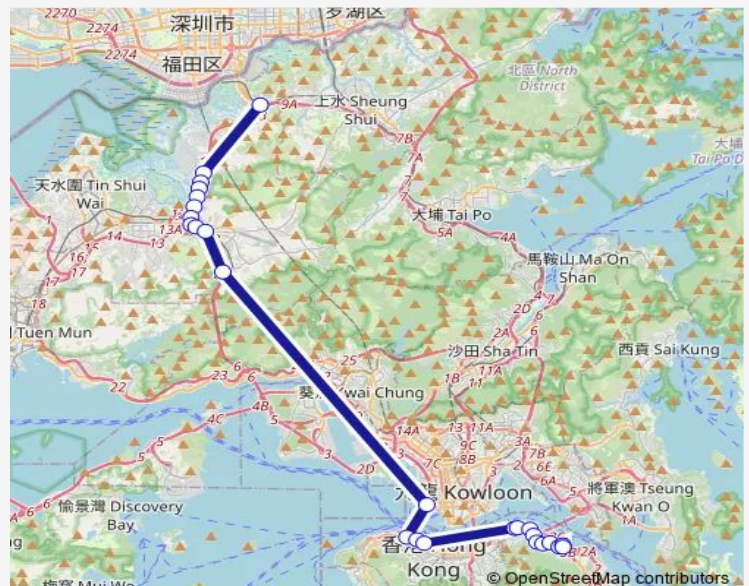

[Ctb] POK Wai, SAN TAM Road|[Kmb] POK Wai

[Ctb] MO FAN Heung, SAN TAM Road|[Kmb] MO FAN Heung

[Ctb] Fung KAT Heung, SAN TAM Road|[Kmb] Fung KAT Heung

[Ctb] SHA PO Tsuen, SAN TAM Road|[Kmb] SHA PO Tsuen

[Ctb] Hung MO Kiu, Castle Peak Road|[Kmb] Hung MO Kiu

[Ctb] AU Tau, KAM TIN Road|[Kmb] AU Tau|[Lwb] AU Tau

[Ctb] HA KO PO Tsuen, KAM TIN Road|[Kmb] HA KO PO Tsuen|[Lwb] HA KO PO Tsuen

[Ctb] KO PO Tsuen, KAM TIN Road|[Kmb] KO PO Tsuen|[Lwb] KO PO Tsuen

[Ctb] TAI LAM Tunnel Toll Plaza|[Kmb] TAI LAM Tunnel Bbi|[Lwb] TAI LAM Tunnel Bbi

[Ctb] Western Harbour Crossing BUS-BUS Interchange|[Kmb+Ctb] Western Harbour Tunnel BBI/
Western Harbour Crossing BUS-BUS Interchange|[Kmb] Western Harbour Tunnel Bbi

[Ctb] Central (Macau Ferry)

Route schedule

[Ctb] SAN Tin[[Kmb] SAN TIN Public Transport Interchange|[Lwb] SAN TIN Public Transport Interchange|[Xb] SAN TIN Public Transport Interchange — [Ctb] Munsang College (Hong Kong Island), TAI ON Street|[Kmb+Ctb] MUN Sang College HK Island/
Munsang College (Hong Kong Island), TAI ON Street

Monday	06:25-07:45
Tuesday	06:25-07:45
Wednesday	06:25-07:45
Thursday	06:25-07:45
Friday	06:25-07:45
Saturday	—
Sunday	—

Route info

Direction: [Ctb] SAN Tin[[Kmb] SAN TIN Public Transport Interchange|[Lwb] SAN TIN Public Transport Interchange|[Xb] SAN TIN Public Transport Interchange

Stops: 25

Trip Duration: 1 hour 15 min