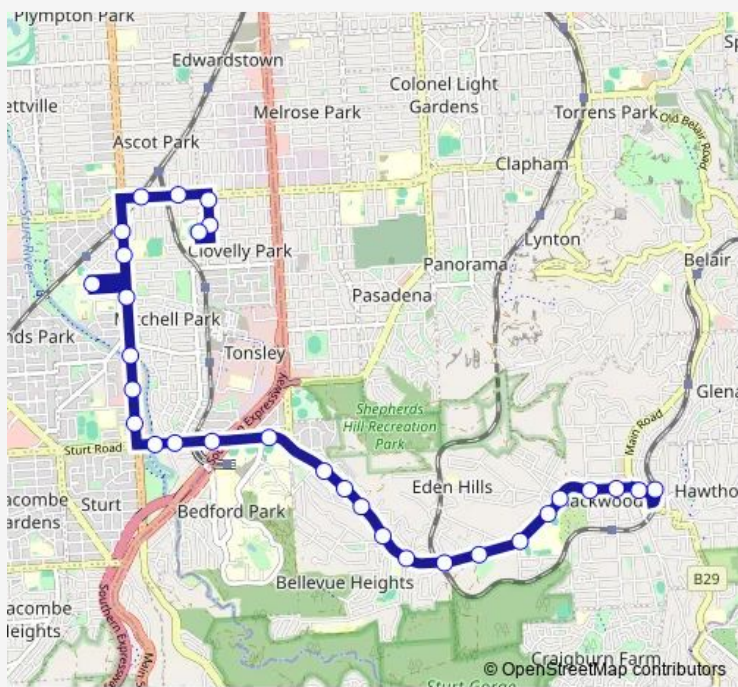

Stop 27A Shepherds Hill Rd - South West side

Stop 27 Shepherds Hill Rd - South side

Stop 26 Sturt Rd - South side

Stop 28 Sturt Rd - South side

Stop 29 Sturt Rd - South side

Stop 29A Sturt Rd - South side

Stop 27 Marion Rd - West side

Stop 26 Marion Rd - West side

**Route schedule**

Zone B Blackwood Interchange — Stop School Sacred Heart Middle School Percy Av

Monday	07:58
Tuesday	07:58
Wednesday	07:58
Thursday	07:58
Friday	07:58
Saturday	—
Sunday	—

**Route info**

Direction: Zone B Blackwood Interchange

Stops: 30

Trip Duration: 0 hour 30 min

976 — Blackwood Interchange to Sacred Heart Champagnat Campus

Stop 25 Marion Rd - West side

Stop 24 Marion Rd - West side

Stop School Westminster School Alison Av

Stop 23 Marion Rd - West side

Stop 22 Marion Rd - West side

Stop 21 Daws Rd - North side

Stop 20E Daws Rd - North side

Stop 21 Beaumont St - East side

Stop 22 Beaumont St - East side