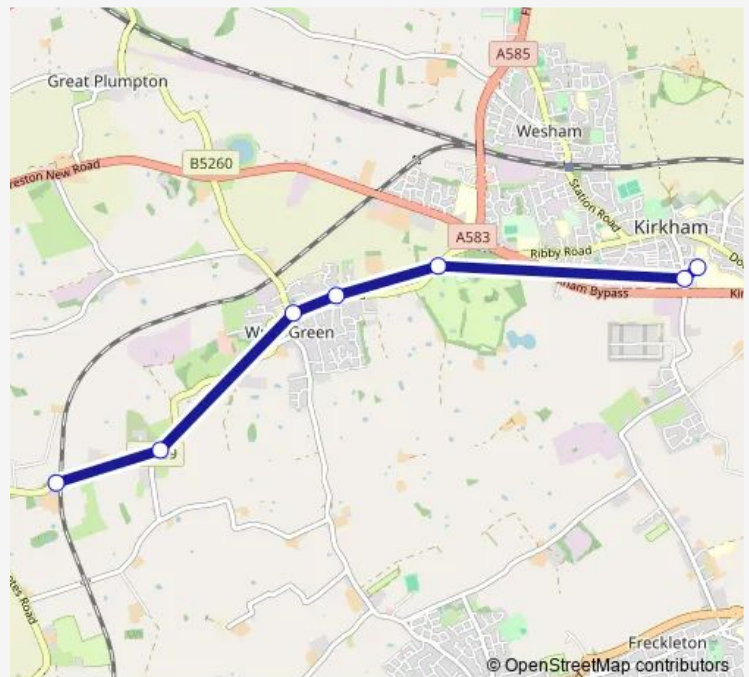

# Bus 976 Moss Side - Kirkham Carr Hill HS

[Go to website](#)**Direction**

Carr Hill High School — Railway Station

7 stops

[Open route schedule](#)

Carr Hill High School

Royal Avenue

Ribby Hall Entrance

Willow Drive

Grapes Hotel

Corka Lane

Railway Station

**Route schedule**

Carr Hill High School — Railway Station

Monday 15:15

Tuesday 15:15

Wednesday 15:15

Thursday 15:15

Friday 15:15

Saturday —

Sunday —

**Route info**

Direction: Carr Hill High School

Stops: 7

Trip Duration: 0 hour 20 min

■ 976 — Moss Side - Kirkham Carr Hill HS

**Direction**

Railway Station — Carr Hill High School

7 stops

[Open route schedule](#)

Railway Station

Corka Lane