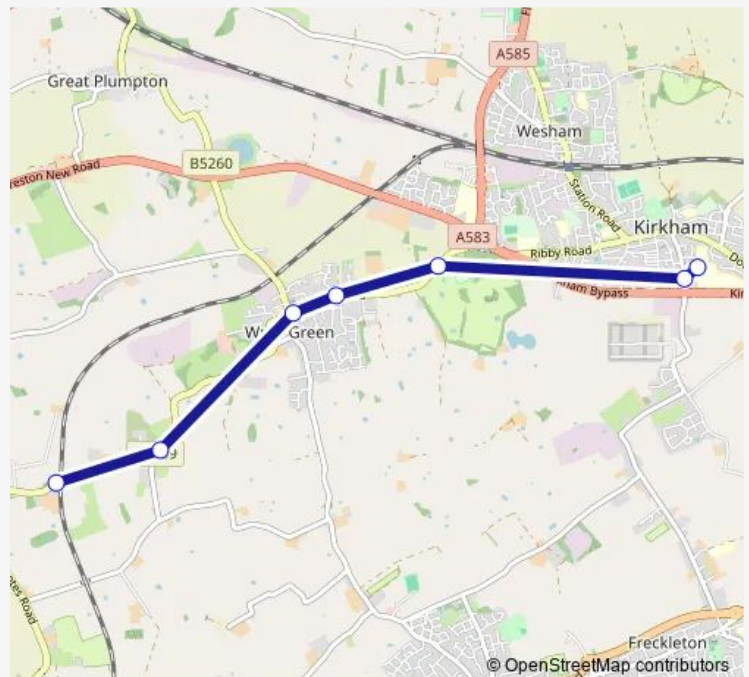

### Direction

Carr Hill High School — Railway Station

7 stops

[Open route schedule](#)

Carr Hill High School

Royal Avenue

Ribby Hall Entrance

Willow Drive

### Route schedule

Carr Hill High School — Railway Station

Monday 15:15

Tuesday 15:15

Wednesday 15:15

Thursday 15:15

Friday 15:15

Saturday —

### Route info

Direction: Carr Hill High School

Stops: 7

Trip Duration: 0 hour 20 min

976 — Moss Side - Kirkham Carr Hill HS

**Direction**

Railway Station — Carr Hill High School

7 stops

[Open route schedule](#)

Railway Station

Corka Lane

Grapes Hotel

Willow Drive

Ribby Hall Entrance

Royal Avenue

Carr Hill High School