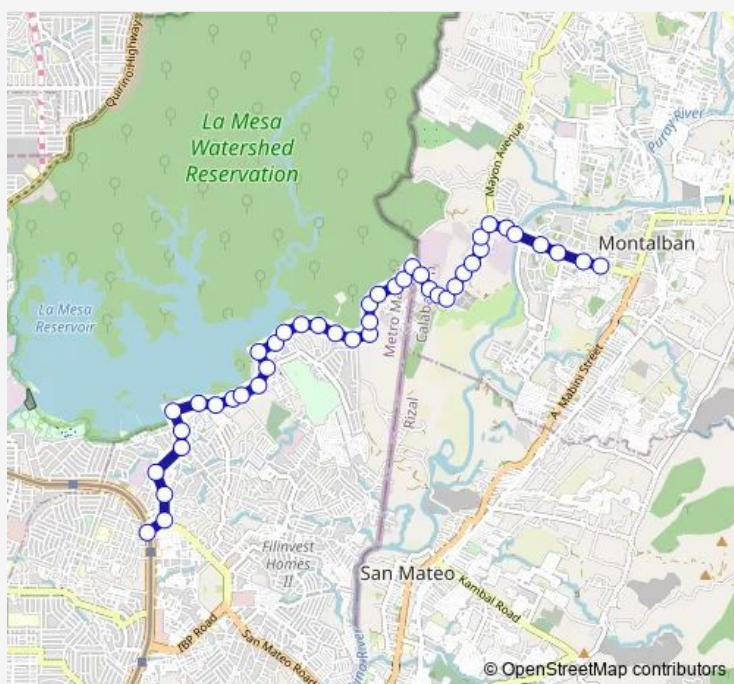

Payatas Road, Quezon City

Payatas Road, Quezon City

Payatas Road, Quezon City

Payatas Road near Molave Street, Quezon City

Payatas Road, Quezon City

Payatas Road, Quezon City

Payatas Road, Quezon City

Payatas Road, Quezon City

Payatas Road, Quezon City

Payatas Road, Quezon City

Payatas Road, Quezon City

Payatas Road, Quezon City

Payatas Road, Quezon City

Payatas Road, Quezon City

Payatas Road, Quezon City

Route schedule

Commonwealth Avenue / IBP Road Intersection, Quezon City — Montalban Highway / D. Marcelo Street Intersection near Montalban Town Centre, Rodriguez

Monday	00:00
Tuesday	00:00
Wednesday	00:00
Thursday	00:00
Friday	00:00
Saturday	00:00
Sunday	00:00

Route info

Direction: Commonwealth Avenue / IBP Road Intersection, Quezon City

Stops: 43

Trip Duration: 0 hour 45 min

Rodriguez (Rizal) - Litex Market via Litex Rd.

Payatas Road, Quezon City

Payatas Road, Quezon City