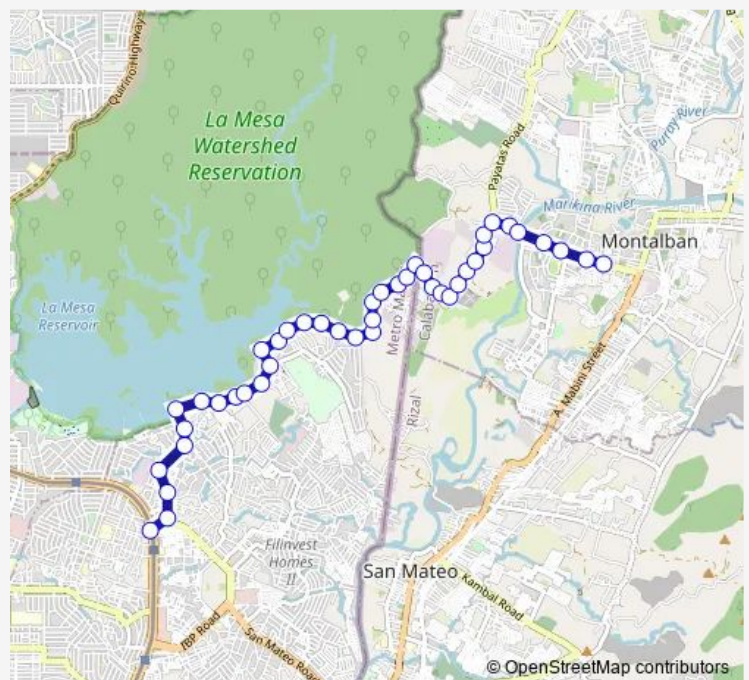

Payatas Road near Molave Street, Quezon City

Payatas Road, Quezon City

Payatas Road, Quezon City

Payatas Road, Quezon City

Payatas Road, Quezon City

Payatas Road, Quezon City

Payatas Road, Quezon City

Payatas Road, Quezon City

Payatas Road, Quezon City

Payatas Road, Quezon City

Payatas Road, Quezon City

Payatas Road, Quezon City

### Route schedule

Commonwealth Avenue / IBP Road Intersection, Quezon City — Montalban Highway / D. Marcelo Street Intersection near Montalban Town Centre, Rodriguez

Monday	00:00
Tuesday	00:00
Wednesday	00:00
Thursday	00:00
Friday	00:00
Saturday	00:00
Sunday	00:00

### Route info

Direction: Commonwealth Avenue / IBP Road Intersection, Quezon City

Stops: 43

Trip Duration: 0 hour 45 min

■ Rodriguez (Rizal) - Litex Market via Litex Rd.

Payatas Road, Quezon City

Payatas Road, Quezon City