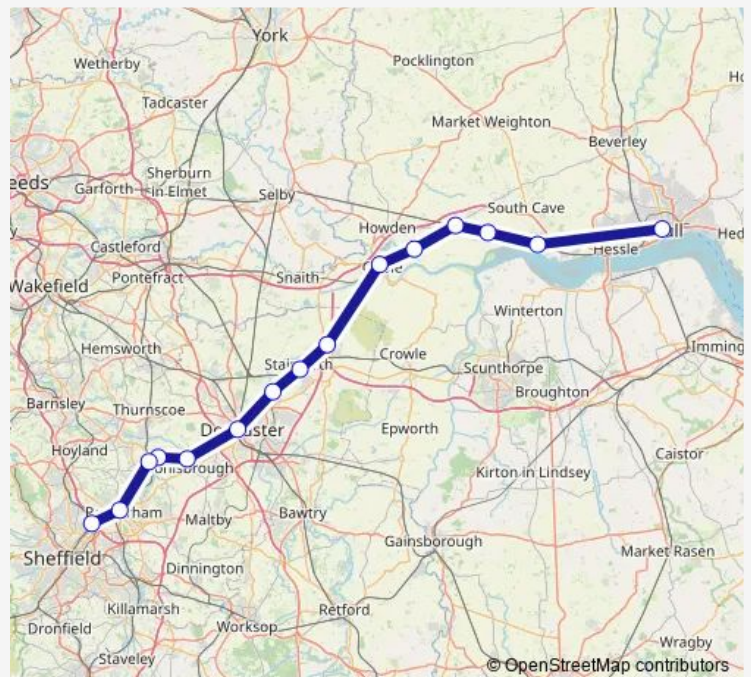

Gilberdyke

Selby

Doncaster

Mexborough

Swinton (South Yorks)

Meadowhall

Route schedule

Hull — Meadowhall

Monday —

Tuesday —

Wednesday —

Thursday —

Friday —

Saturday 20:25

Sunday —

Route info

Direction: Hull

Stops: 8

Trip Duration: 1 hour 13 min

■ Nt:Hul->Mhs — NT train service from HUL to Mhs

Direction

Hull — Meadowhall

15 stops

[Open route schedule](#)

Monday	—
Tuesday	—
Wednesday	—
Thursday	—
Friday	—
Saturday	05:16-21:26
Sunday	09:27-12:29

Route info

Direction: Hull

Stops: 15

Trip Duration: 1 hour 36 min

Nt:Hul->Mhs Rail time schedules and route maps are available in an offline PDF at busmaps.com. Use the busmaps.com website to see live bus times, train schedule or subway schedule, and step-by-step directions for all public transit in Rotherham