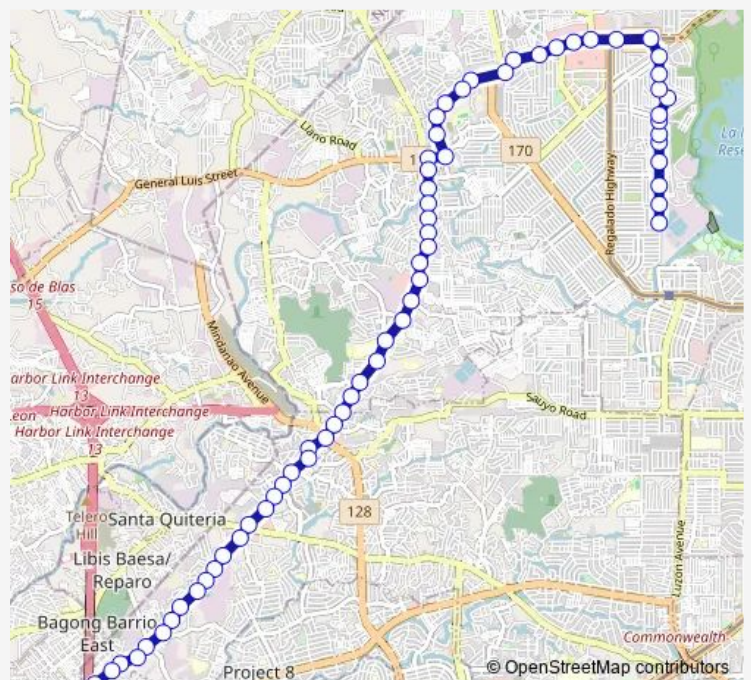

65 stops

[Open route schedule](#)

- Ascencion Avenue / Zagala Intersection, Quezon City
- Ascencion Avenue, Quezon City
- Lagro Dulo Park, Ascencion Avenue, Quezon City
- Ascencion Avenue / Bristol Street Intersection, Quezon City
- Ascencion Avenue / Reyna Elena Intersection, Quezon City
- Ascencion Avenue, Quezon City
- Ascencion Avenue / Tatlong Hari Street Intersection, Quezon City
- Ascencion Avenue / La Naval Intersection, Quezon City
- Lagro Elementary School, Ascencion Avenue, Quezon City
- Lagro Elementary School, Ascencion Avenue, Quezon City
- Ascencion Avenue, Quezon City
- Ascencion Avenue / Caridad Intersection, Quezon City
- Polytechnic School, Quirino Highway, Quezon City
- Quirino Highway, Quezon City
- Quirino Highway / Maligaya Intersection, Caloocan City
- Robinsons Nova Market, Quirino Highway, Caloocan City
- Novastop, Quirino Highway, Caloocan City
- Nightingale / Quirino Highway Intersection, Caloocan City

Route schedule

Ascencion Avenue / Zagala Intersection, Quezon City —
 North Luzon Expressway near Bonifacio Memorial Ele-
 mentary School, Caloocan City

Monday	00:00
Tuesday	00:00
Wednesday	00:00
Thursday	00:00
Friday	00:00
Saturday	00:00
Sunday	00:00

Route info

Direction: Ascencion Avenue / Zagala Intersection, Quezon City

Stops: 65

Trip Duration: 1 hour 12 min

■ Balintawak - Lagro via Novaliches

Kingfisher / Quirino Highway Intersection, Caloocan City

Quirino Highway, Quezon City

Our Lady Mercy Church, Quirino Highway, Caloocan City

Ramirez / Quirino Highway, Caloocan City

Quirino Highway, Quezon City

Quirino Highway, Quezon City

Novaliches Elementary School, Quirino Highway, Quezon City