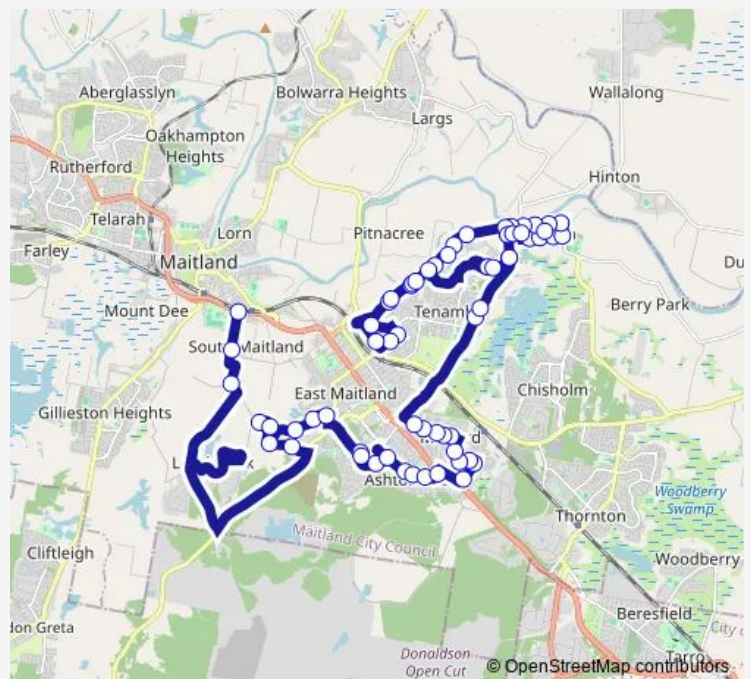

Louth Park Rd Before Trappaud Rd

Louth Park Rd At O'Connells Rd

Wilton Dr After Woodrow Way

Wilton Dr Opp Gloaming Av

Wilton Dr After Campbell Cl

122 Wilton Dr

Turnbull Dr Opp Woodrow Way

Turnbull Dr Opp Rimiks Trail Reserve

Turnbull Dr After Rathluba Cres

Chisholm Rd After Worcester Dr

Galway Bay Dr After Chisholm Rd

Galway Bay Dr After Murphy Cct

Hunter Valley Grammar School, South Seas Dr

South Seas Dr After Norfolk St

South Seas Dr At Adele Cres

South Seas Dr Before Adele Cres

South Seas Dr Before New England Hwy

Ferraby Dr Opp Tafe Maitland

Ferraby Dr Before Lowe St

Route schedule

Louth Park Rd Opp Cross St — Morpeth Public School, High St

Monday	07:33
Tuesday	07:33
Wednesday	07:33
Thursday	07:33
Friday	07:33
Saturday	—
Sunday	—

Route info

Direction: Louth Park Rd Opp Cross St

Stops: 65

Trip Duration: 1 hour 22 min

2221 — Louth Park Waterford Estate to Maitland Hs

Lowe St At Mcleod Av

Metford Community Hall, Lowe St

Schanck Dr Before Willow Dr