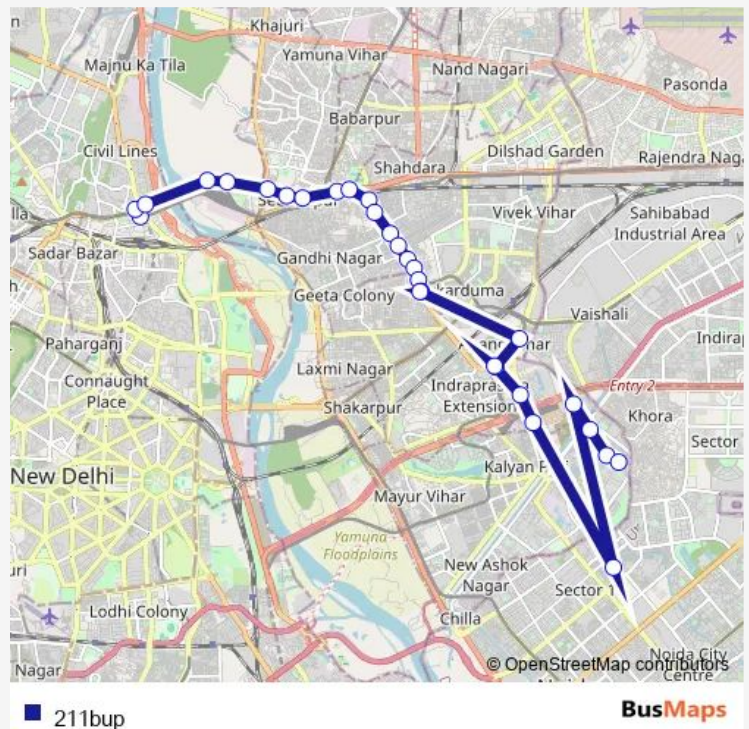

Jagatpuri A Block

Gazipur Depot

Hasanpur Village

Route schedule

Isbt Kashmere Gate Terminal — Mayur Vihar Ph III Paper Market

Monday 08:10-23:30

Tuesday 08:10-23:30

Wednesday 08:10-23:30

Thursday 08:10-23:30

Friday 08:10-23:30

Saturday 08:10-23:30

Sunday 08:10-23:30

Route info

Direction: Isbt Kashmere Gate Terminal

Stops: 29

Trip Duration: 1 hour 30 min