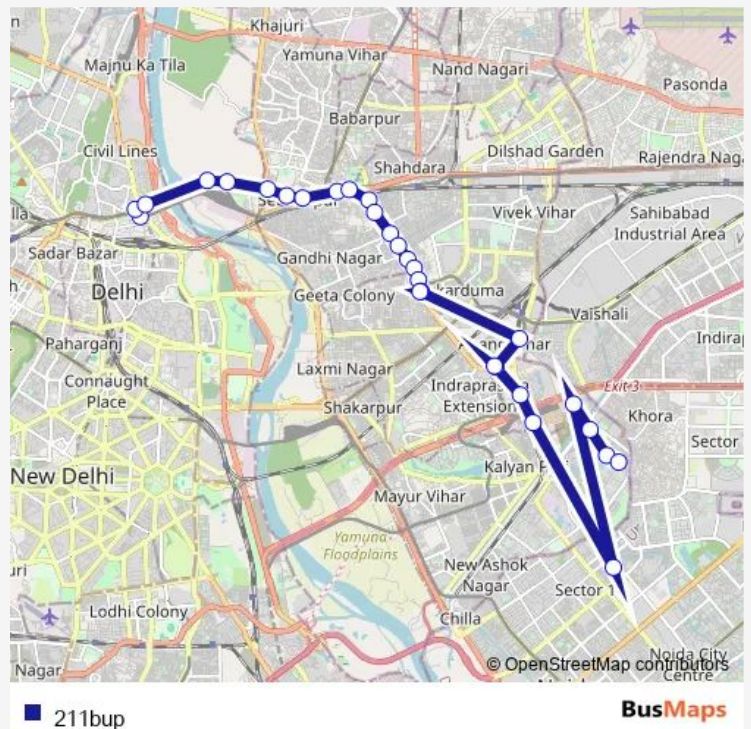

Jagatpuri A Block

Gazipur Depot

Hasanpur Village

Route schedule

Isbt Kashmere Gate Terminal — Mayur Vihar Ph III Paper Market

Monday 08:10-23:30

Tuesday 08:10-23:30

Wednesday 08:10-23:30

Thursday 08:10-23:30

Friday 08:10-23:30

Saturday 08:10-23:30

Sunday 08:10-23:30

Route info

Direction: Isbt Kashmere Gate Terminal

Stops: 29

Trip Duration: 1 hour 30 min

Hassanpur Village

Gazipur NH-24 Crossing

National Highway 24 Crossing

gole chakkar

murga mandi

gazi pur police station

Sapera Basti Crossing

Mayur Vihar Ph III Paper Market