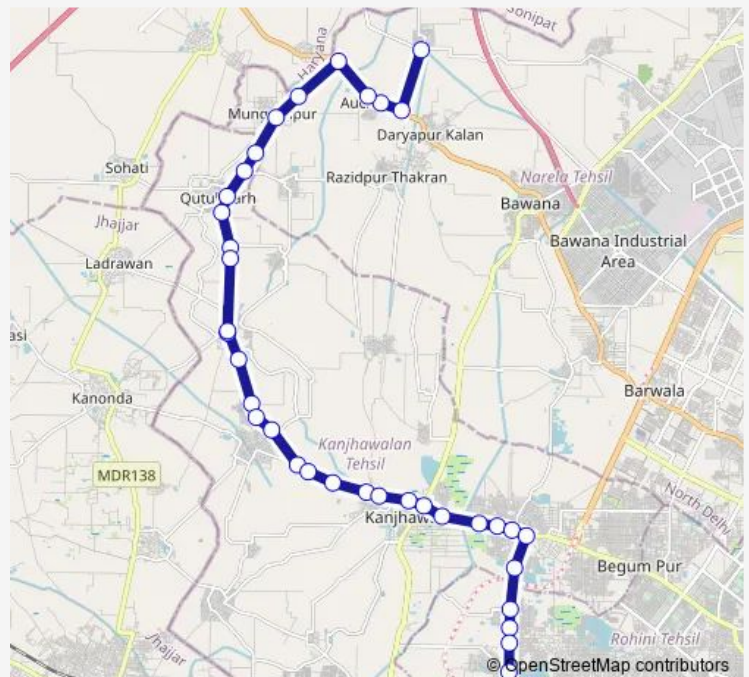

### Route schedule

Harewali Gaon — Rani Khera Depot 1

Monday 19:00-23:48

Tuesday 19:00-23:48

Wednesday 19:00-23:48

Thursday 19:00-23:48

Friday 19:00-23:48

Saturday 19:00-23:48

### Route info

Direction: Harewali Gaon

Stops: 38

Trip Duration: 1 hour 35 min

191stdown

BusMaps

Sant Vivekanand School

Rajendra Lakra Public School