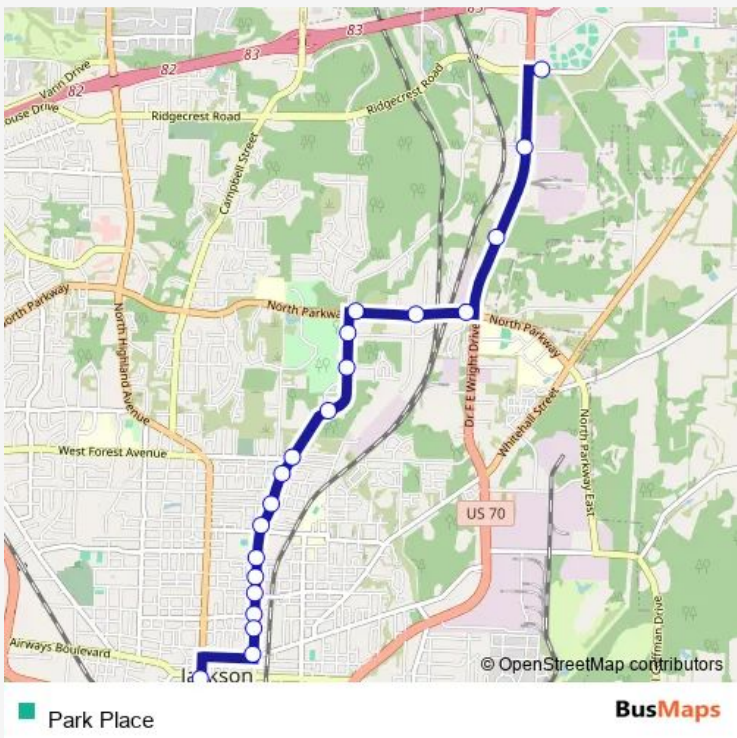

[Go to website](#)

**Direction**  
 Ridgecrest Ext at Parkstone Pl — Court Square at Main Street

20 stops

[Open route schedule](#)

- Ridgecrest Ext at Parkstone Pl
- F.E. Wright Dr at Malone Rd
- Fugitt Rubber & Supply (FE Wright Dr)
- N Parkway Shell Station
- N Parkway at Conalco Dr (Wb)
- N Parkway at N Royal St
- N Royal St at Lawrence Switch Rd (Sb)
- N Royal St at Oak Park Dr (Sb)
- N Royal St at Kingfield Dr (Sb)
- N Royal St at Forest Ave
- N Royal St at Fairmont St
- N Royal St at Alice St (Sb)
- N Royal St at Lane Ave (Sb)
- N Royal St at Allen Ave (Sb)
- N Royal St at Preston St
- N Royal St at Jackson St (Sb)
- N Royal St at Deadrick St (Sb)
- N Royal St at E Orleans St
- N Royal St at Lexington St
- Court Square at Main Street

Route schedule

Ridgecrest Ext at Parkstone Pl — Court Square at Main Street

Monday	07:40-17:40
Tuesday	07:40-17:40
Wednesday	07:40-17:40
Thursday	07:40-17:40
Friday	07:40-17:40
Saturday	07:40-17:40
Sunday	—

Route info

Direction: Ridgecrest Ext at Parkstone Pl

Stops: 20

Trip Duration: 0 hour 15 min

## Direction

Court Square at Main Street — Ridgecrest Ext at Parkstone PI

22 stops

[Open route schedule](#)

Court Square at Main Street

N Royal St at College St

N Royal St at Dodge's

N Royal St at Deadrick St (Nb)