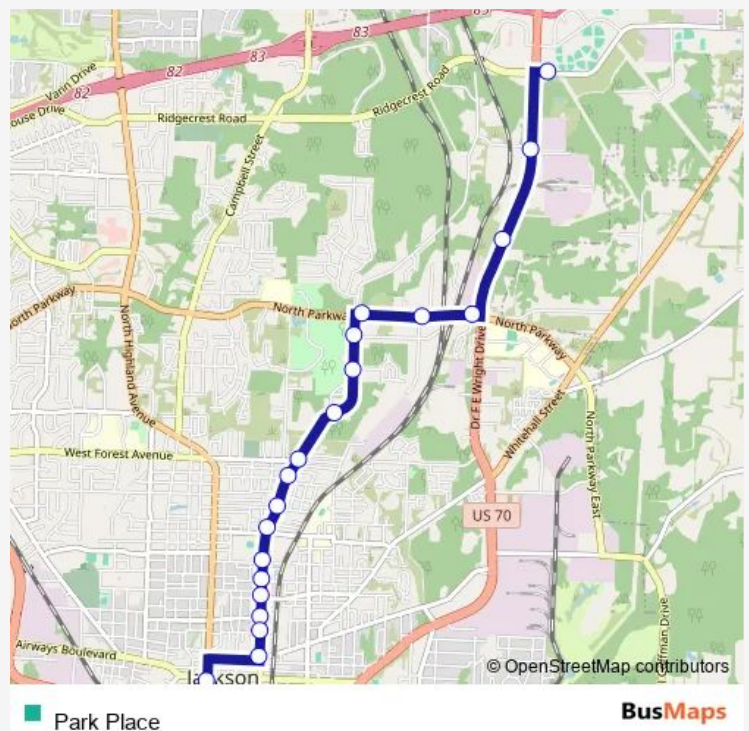

Direction

Ridgecrest Ext at Parkstone Pl — Court Square at Main Street

20 stops

[Open route schedule](#)

Ridgecrest Ext at Parkstone Pl

F.E. Wright Dr at Malone Rd

Fugitt Rubber & Supply (FE Wright Dr)

N Parkway Shell Station

Route schedule

Ridgecrest Ext at Parkstone Pl — Court Square at Main Street

Monday	07:40-17:40
Tuesday	07:40-17:40
Wednesday	07:40-17:40
Thursday	07:40-17:40
Friday	07:40-17:40
Saturday	07:40-17:40
Sunday	—

Route info

Direction: Ridgecrest Ext at Parkstone Pl

Stops: 20

Trip Duration: 0 hour 15 min

Direction

Court Square at Main Street — Ridgecrest Ext at Parkstone PI

22 stops

[Open route schedule](#)