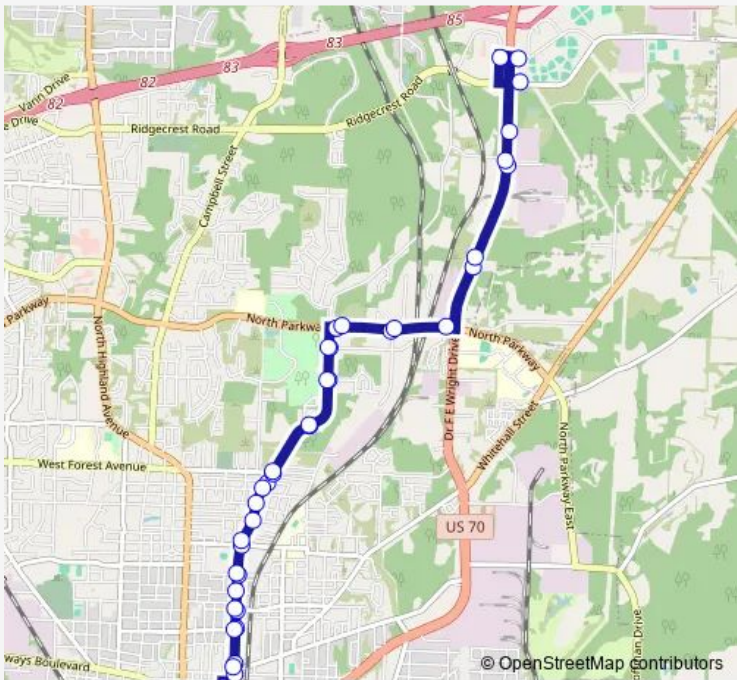

Direction
 Transfer Center — N. Royal @ Lexington St.
 39 stops
[Open route schedule](#)

- Transfer Center
- Main St. @ N. Royal St.
- Royal St. @ College St.
- Royal St. @ Lexington St.
- Royal St. @ Dederick St.
- Royal St. @ Jackson St.
- Royal St. @ Allen St.
- Royal St. @ Lane Ave.
- Royal St. @ Alice St.
- Royal St. @ Greenwood Ave.
- Royal St. @ Forest Ave.
- Royal St. @ Kingfield Dr.
- Royal St. @ Oak Park Dr.
- Royal St @ Lawrence Switch Rd.
- N. Parkway (Sonic)
- N. Parkway Dr. @ Conalco Dr.
- F. E. Wright Dr. @ Golden Cir. Printing
- F. E. Wright Dr. @ Malone Rd.
- F. E. Wright Dr. @ UGN Dr.
- Chole Place Mcdonald's
- Bancorpsouth Parkway @ Parkstone Pl. *

Route schedule
 Transfer Center — N. Royal @ Lexington St.

Monday	07:15-17:55
Tuesday	07:15-17:55
Wednesday	07:15-17:55
Thursday	07:15-17:55
Friday	07:15-17:55
Saturday	07:15-17:55
Sunday	—

Route info
 Direction: Transfer Center
 Stops: 39
 Trip Duration: 0 hour 5 min

■ Park Place BusMaps

Parkstone Pl. @ Ridgecrest Ext. *

F. E. Wright @ Malone Rd.

F. E. Wright @ Fugitt Rubber

N. Parkway Shell Station

N. Parkway @ Conalco Dr.

N. Parkway @ Phillip 66 Store

N. Royal @ Lawrence Switch Rd.

N. Royal @ Bishop Pl.

N. Royal @ Dederick St.

N. Royal @ Lexington St.

Park Place Bus time schedules and route maps are available in an offline PDF at busmaps.com. Use the busmaps.com website to see live bus times, train schedule or subway schedule, and step-by-step directions for all public transit in Jackson