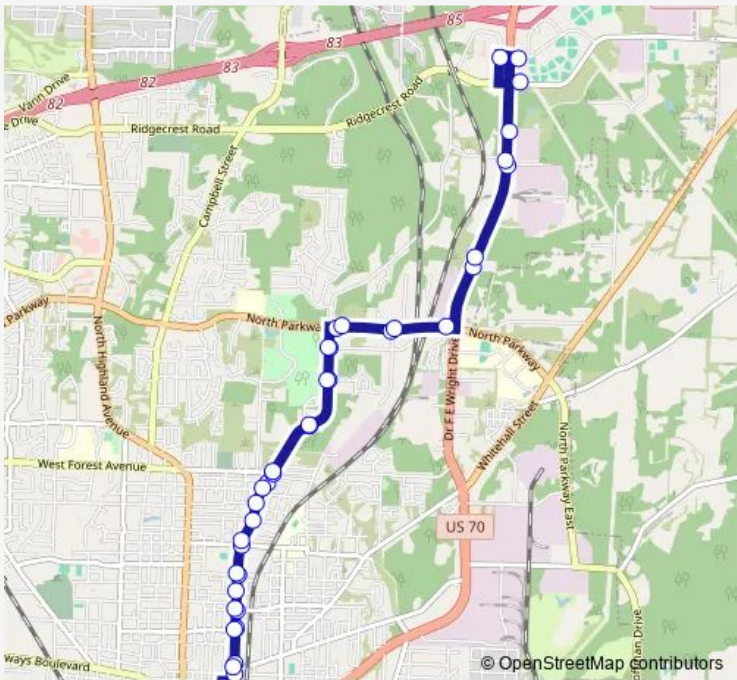

Direction
 Transfer Center — N. Royal @ Lexington St.
 39 stops
[Open route schedule](#)

- Transfer Center
- Main @ Royal St.
- Royal St. @ College St.
- Royal St. @ Lexington St.
- Royal St. @ Dederick St.
- Royal St. @ Jackson St.
- Royal St. @ Allen St.
- Royal St. @ Lane Ave.
- Royal St. @ Alice St.
- Royal St. @ Greenwood Ave.
- Royal St. @ Forest Ave.
- Royal St. @ Kingfield Dr.
- Royal St. @ Oak Park Dr.
- Royal St @ Lawrence Switch Rd.
- N. Parkway Sonic
- N. Parkway Dr. @ Conalco Dr.
- F. E. Wright Dr. @ Golden Cir. Printing
- F. E. Wright Dr. @ Malone Rd.
- F. E. Wright Dr. @ UGN Dr.
- Chole Place Mcdonald's
- Bancorpsouth Parkway @ Parkstone Pl. *

Route schedule
 Transfer Center — N. Royal @ Lexington St.

Monday	07:15-17:55
Tuesday	07:15-17:55
Wednesday	07:15-17:55
Thursday	07:15-17:55
Friday	07:15-17:55
Saturday	07:15-17:55
Sunday	—

Route info
 Direction: Transfer Center
 Stops: 39
 Trip Duration: 0 hour 25 min

■ Park Place
 BusMaps

Parkstone Pl. @ Ridgecrest Ext. *

F. E. Wright @ Malone Rd.

F. E. Wright @ Fugitt Rubber

N. Parkway Shell Station

N. Parkway @ Conalco Dr.

N. Parkway @ Phillip 66 Store

N. Royal @ Lawrence Switch Rd.

N. Royal @ Bishop Pl.

N. Royal @ Dederick St.

N. Royal @ Lexington St.

Park Place Bus time schedules and route maps are available in an offline PDF at busmaps.com. Use the busmaps.com website to see live bus times, train schedule or subway schedule, and step-by-step directions for all public transit in Jackson