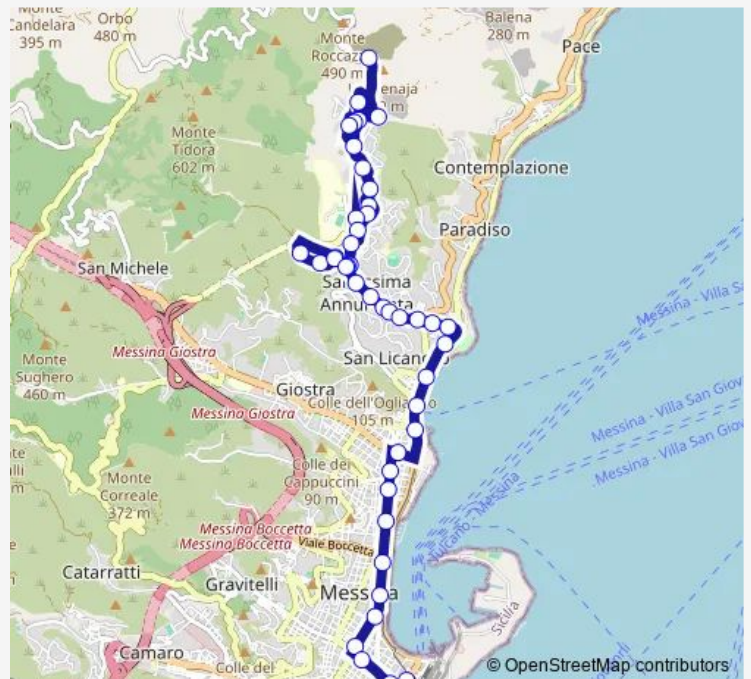

Thursday —

Friday —

Saturday —

Sunday

07:40-21:05

Route info

Direction: 549

Stops: 44

Trip Duration: 0 hour 44 min

■ 22-23 — S.S. Annunziata - Conca D'Oro

1576

1577

1578

1562

1561

1560

Route info

Direction: 100

Stops: 40

Trip Duration: 0 hour 40 min

566

536

537

538