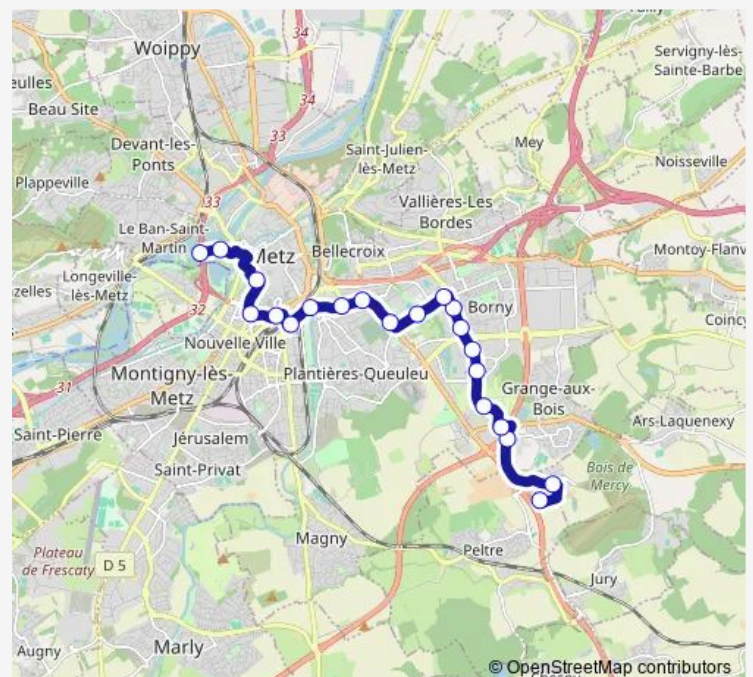

### Direction

Maternite — Cite U

21 stops

[Open route schedule](#)

Maternite

Hopital Mercy

P+R Foire Expo

Grandes Ecoles

### Route schedule

Maternite — Cite U

Monday	05:24-00:17 <sup>+1</sup>
Tuesday	05:24-00:17 <sup>+1</sup>
Wednesday	05:24-00:17 <sup>+1</sup>
Thursday	05:24-00:18 <sup>+1</sup>
Friday	05:24-00:18 <sup>+1</sup>
Saturday	05:42-00:17 <sup>+1</sup>
Sunday	05:50-00:16 <sup>+1</sup>

### Route info

Direction: Maternite

Stops: 21

Trip Duration: 0 hour 32 min

Mb — Hôpital Mercy - Université Saulcy

## Direction

Cite U — Maternite

22 stops

[Open route schedule](#)

Cite U

Saulcy

Moyen Pont

Republique