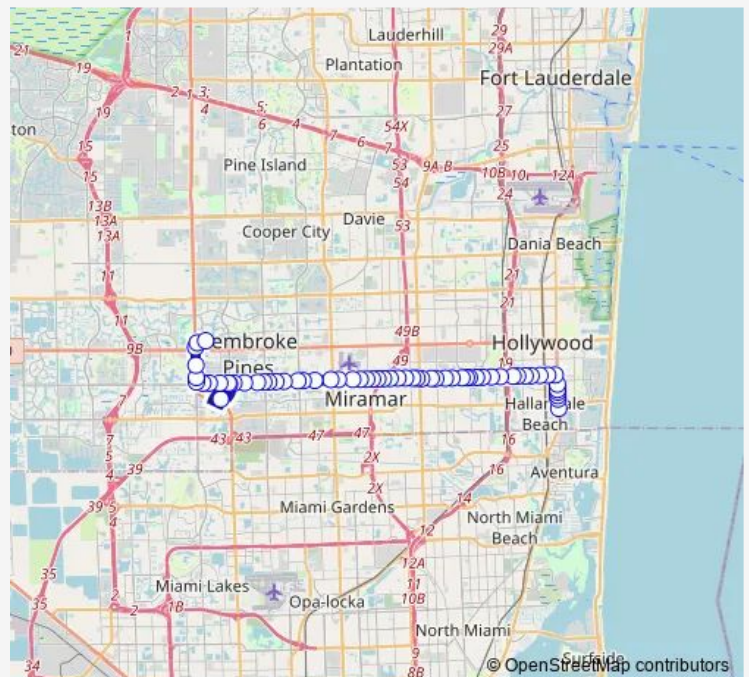

Bus 05 Pembroke Rd Local

[Go to website](#)

**Direction**

US1/SE 3 St — Pembroke Lakes Mall

60 stops

[Open route schedule](#)

US1/SE 3 St

US1/Hallandale Beach B

Pembroke R/SW 42 A - (MEM PRI Ctr)

Pembroke R/SW 44 A

Pembroke R/SW 48 A

Route schedule

US1/SE 3 St — Pembroke Lakes Mall

Monday 06:11-21:26

Tuesday 06:11-21:26

Wednesday 06:11-21:26

Thursday 06:11-21:26

Friday 06:11-21:26

Saturday 07:10-20:52

Sunday 07:50-20:22

Route info

Direction: US1/SE 3 St

Stops: 60

Trip Duration: 1 hour 4 min

05 — Pembroke Rd Local

Pembroke R/SW 52 A

Pembroke R/SW 56 A

Pembroke R/SW 57 A

Pembroke R/US 441 (E)

Pembroke R/US 441 (W)

Pembroke R/SW 62 A

Pembroke R/SW 63 A