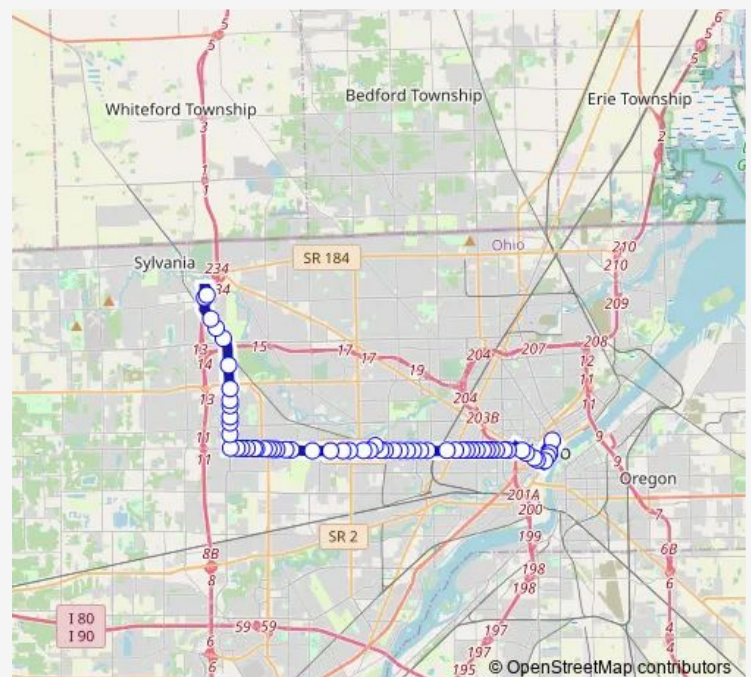

### Direction

Flower Hospital — Cherry & Superior NW (Cherry Side)

60 stops

[Open route schedule](#)

Flower Hospital

Harroun & Holland-Sylvania Nw

Holland-Sylvania & Northwoods Nw

Holland-Sylvania & Sylvania Nw

### Route schedule

Flower Hospital — Cherry & Superior NW (Cherry Side)

Monday 04:55-20:55

Tuesday 04:55-20:55

Wednesday 04:55-20:55

Thursday 04:55-20:55

Friday 04:55-20:55

Saturday 06:55-19:55

### Route info

Direction: Flower Hospital

Stops: 60

Trip Duration: 0 hour 50 min

05 — Detour Flower Hospital via Dorr St.

Dorr & Pine Valley Sw

Dorr & Penn Se

Dorr & St Andrews Sw

Monroe & Huron Se

Summit & Jefferson Sw

Summit & Adams Sw

Cherry & Superior NW (Cherry Side)

**Direction**

Cherry &amp; Superior NW (Cherry Side) — Flower Hospital

59 stops

[Open route schedule](#)