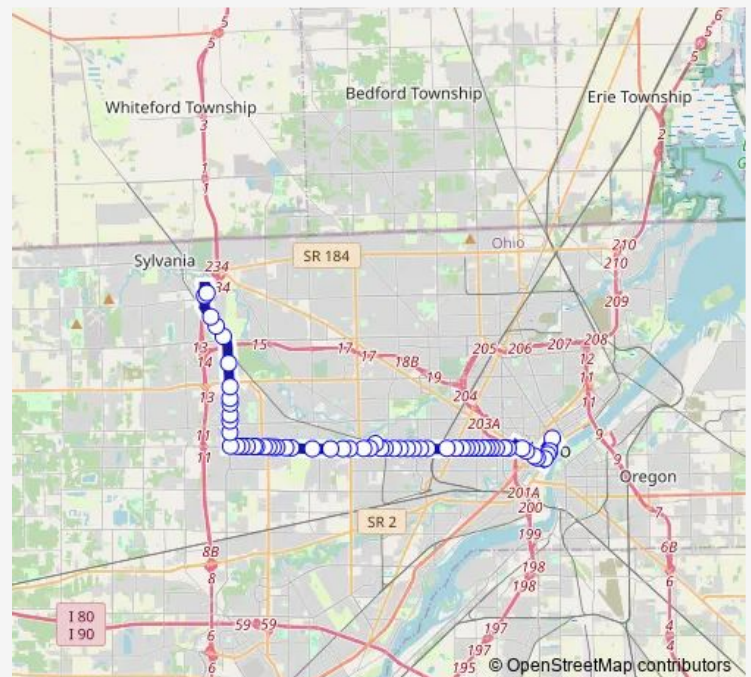

Dorr & Sawyer Sw

Dorr & Sibley Se

Dorr & Hess Sw

Dorr & Westhaven Sw

Route schedule

Flower Hospital — Cherry & Superior NW (Cherry Side)

Monday 04:55-20:55

Tuesday 04:55-20:55

Wednesday 04:55-20:55

Thursday 04:55-20:55

Friday 04:55-20:55

Saturday 06:55-19:55

Sunday 06:55-17:55

Route info

Direction: Flower Hospital

Stops: 60

Trip Duration: 0 hour 50 min

05 — Detour Flower Hospital via Dorr St.

Dorr & Pine Valley Sw

Dorr & Penn Se

Dorr & St Andrews Sw

Dorr & Richards Sw

Dorr & Greta Green Sw

Dorr & Green Hills Sw

Dorr & Byrne Sw

Dorr & Moran Sw

UT Transit Center

Dorr & Turner Sw

Dorr & Bowlus Se

Dorr & Fairlawn Sw

Dorr & Lawnview Sw

Dorr & Pelee Sw