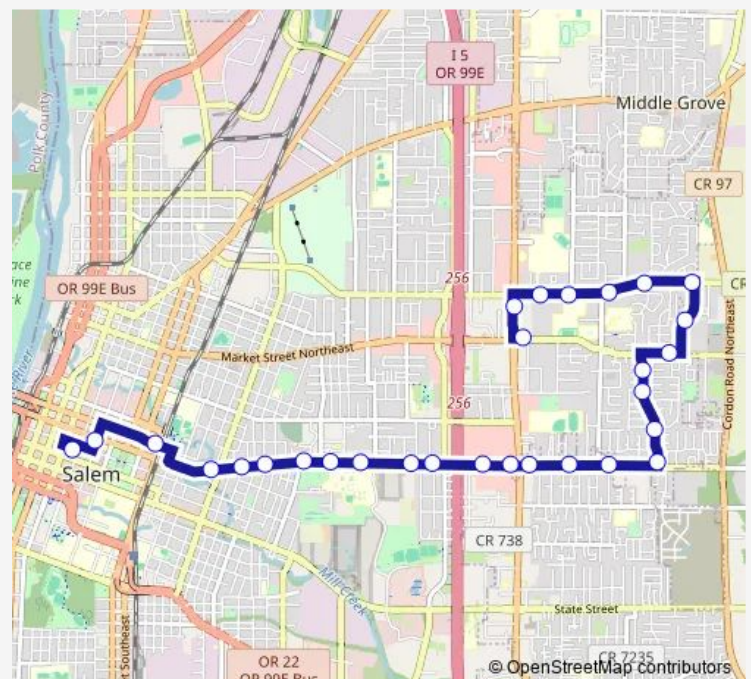

Royalty @ Windsor

Royalty @ Kingdom

Swegle @ 45th

Route schedule

Downtown Transit Center - Bay L — Market @ Clay

Monday	06:00-23:00
Tuesday	06:00-23:00
Wednesday	06:00-23:00
Thursday	06:00-23:00
Friday	06:00-23:00
Saturday	07:00-21:00
Sunday	—

Route info

Direction: Downtown Transit Center - Bay L

Stops: 23

Trip Duration: 0 hour 21 min

05 — Center Street

Market @ Tierra

Market @ Clay

Direction

Market @ Clay — Downtown Transit Center - Bay L

29 stops

[Open route schedule](#)

Market @ Clay

Lancaster @ Sunnyview

Sunnyview @ El Rancho

Sunnyview @ Hollywood

Sunnyview @ 45th

Friday 05:52-23:17

Saturday 06:22-21:17

Sunday 07:22-20:17

Route info

Direction: Market @ Clay

Stops: 29

Trip Duration: 0 hour 31 min

Center @ Statesman