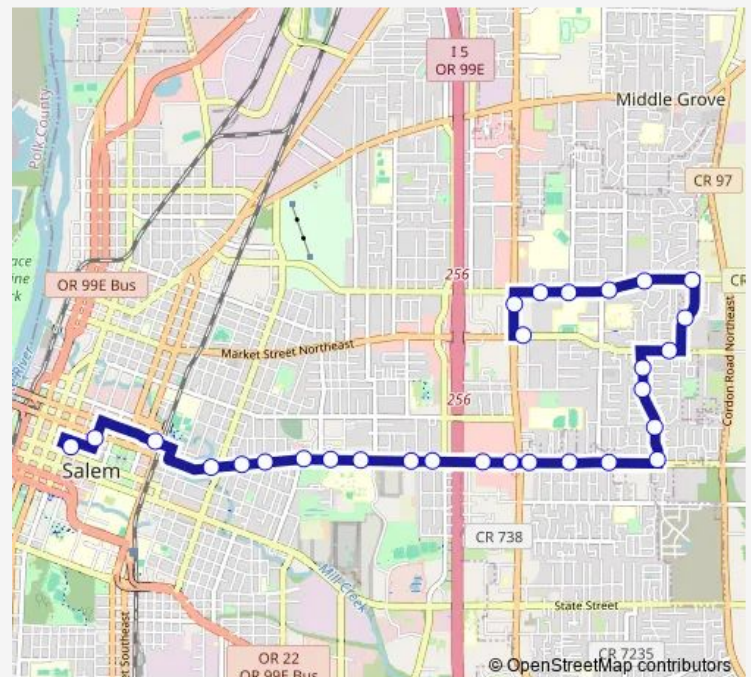

Thursday 06:07-06:37

Friday 06:07-06:37

Saturday —

Sunday —

Route info

Direction: Market @ Clay

Stops: 29

Trip Duration: 0 hour 28 min

05 — Center Street

Center @ 25th

Center @ 24th

Center @ Breys

Center @ 19th

Center @ Statesman

Marion @ 12th

Cottage @ Center

Downtown Transit Center - Bay M

Direction

Downtown Transit Center - Bay M — Market @ Clay

23 stops

[Open route schedule](#)

Downtown Transit Center - Bay M

Center @ Cottage

Center @ Winter

Direction: Market @ Clay

Stops: 29

Trip Duration: 0 hour 28 min

Center @ Statesman

Marion @ 12th

Cottage @ Center

Downtown Transit Center - Bay P

05 Bus time schedules and route maps are available in an offline PDF at busmaps.com. Use the busmaps.com website to see live bus times, train schedule or subway schedule, and step-by-step directions for all public transit in Salem