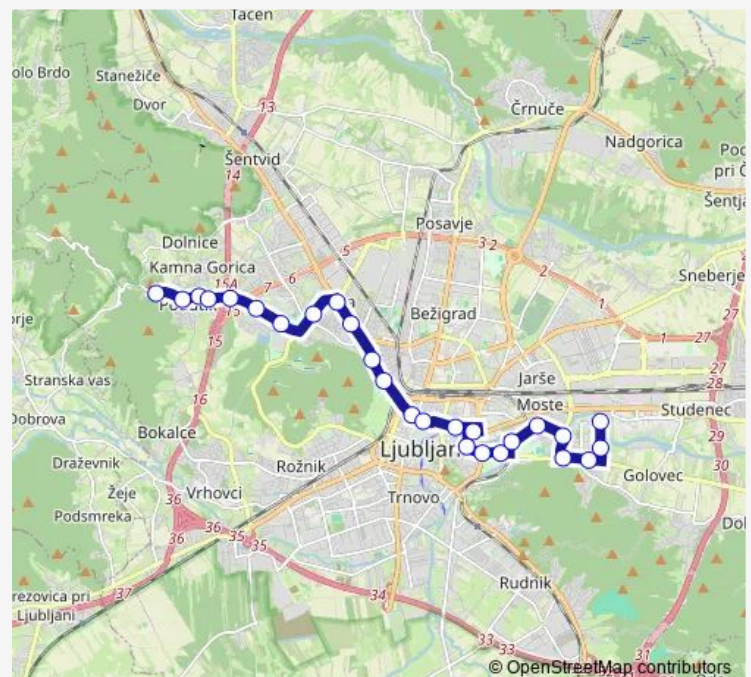

### Route schedule

Podutik — Štepanjsko Nas.

Monday	05:02-00:18 <sup>+1</sup>
Tuesday	05:02-00:18 <sup>+1</sup>
Wednesday	05:02-00:18 <sup>+1</sup>
Thursday	05:02-00:18 <sup>+1</sup>
Friday	05:02-00:18 <sup>+1</sup>
Saturday	05:05-00:18 <sup>+1</sup>
Sunday	06:18-00:18 <sup>+1</sup>

### Route info

Direction: Podutik

Stops: 26

Trip Duration: 0 hour 32 min

05

BusMaps

Kodeljevo

Štepanja vas