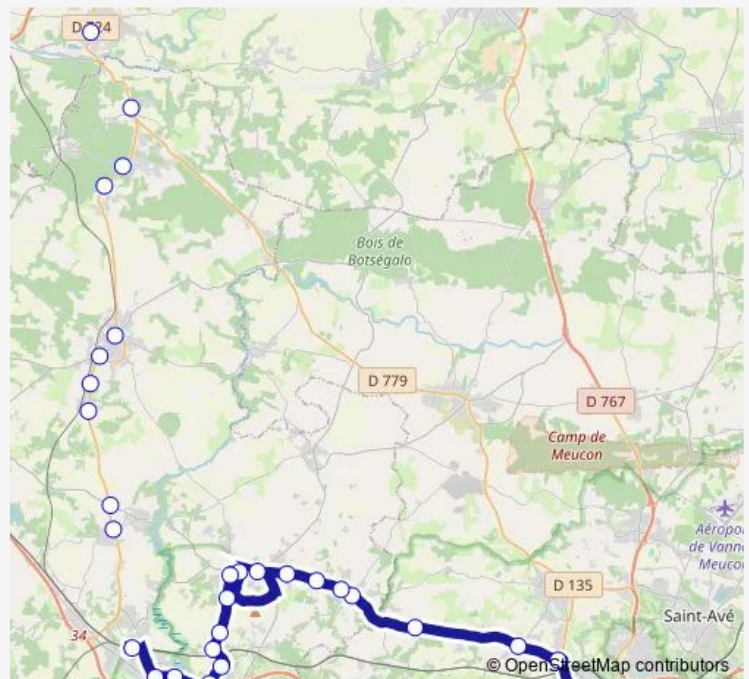

Bus 05 Baud - Auray - Vannes

[Go to website](#)

Direction

Champ de foire — Gare SnCF

7 stops

[Open route schedule](#)

Champ de foire

Centre

Locoal-Camors

Gare routière

Talhouet

Corn er Hoët

Gare SnCF

Route schedule

Champ de foire — Gare SnCF

Monday	17:45
Tuesday	17:45
Wednesday	17:45
Thursday	17:45
Friday	17:45
Saturday	—
Sunday	—

Route info

Direction: Champ de foire

Stops: 7

Trip Duration: 0 hour 35 min

05 — Baud - Auray - Vannes

BusMaps

Direction

Champ de foire — Gare Routière et Sncf

Saturday 11:00-19:00

Sunday 12:50

Route info

Direction: Gare Routière et Sncf

Stops: 33

Trip Duration: 1 hour 30 min

Talhouet

La Gare