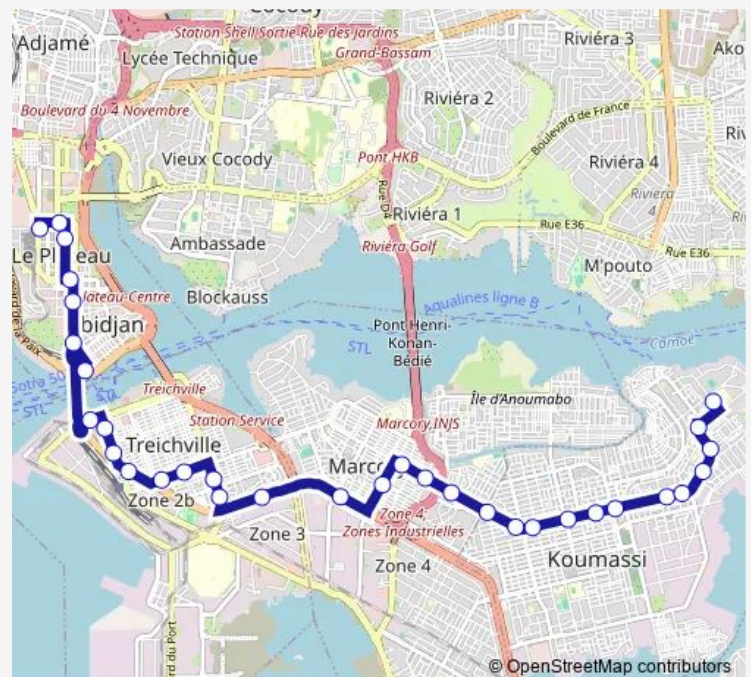

### Direction

Terminus Koumassi Nord-Est — Terminus Cité Administrative

32 stops

[Open route schedule](#)

Terminus Koumassi Nord-Est

Pharmacie Fanny

Collège Bon Samaritain

Résidence Agouti

Marché Marcory

Antenne Sicogi

Quartier Mokey

PMI Marcory

CAP SUD Marcory

Chimtec Grd Carrefour Marcory

College Moderne Autoroute

Gare Bassam

### Route schedule

Terminus Koumassi Nord-Est — Terminus Cité Administrative

Monday 06:00

Tuesday 06:00

Wednesday 06:00

Thursday 06:00

Friday 06:00

Saturday 06:00

### Route info

Direction: Terminus Koumassi Nord-Est

Stops: 32

Trip Duration: 1 hour 29 min

05 — Cité Administrative ↔ Koumassi Nord-Est

Avenue 21 Rue 21

Restaurant Marakech

ex Pharmacie Mokey