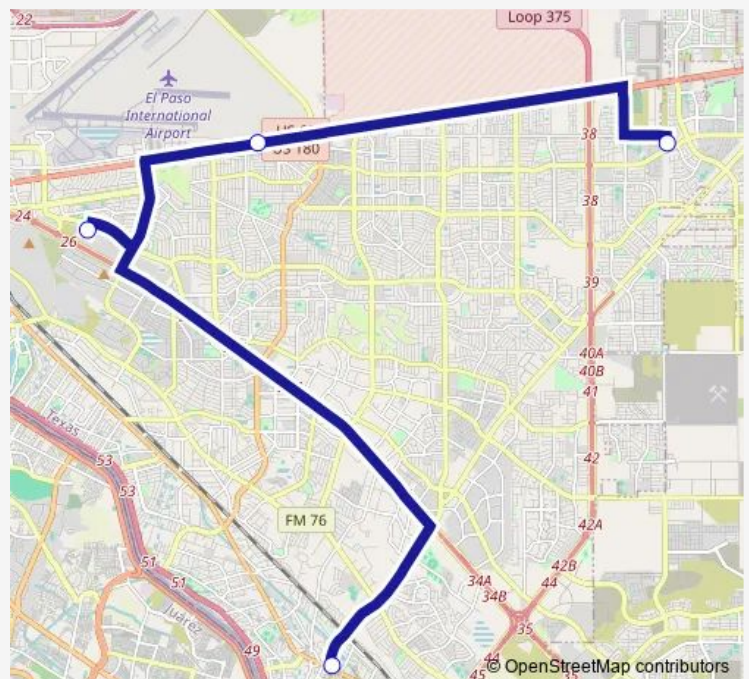

Bus 05 Far East/Eastside Terminal Express

[Go to website](#)

Direction

Upper Eastside Transfer Center Bay E — Mission Valley TC Bay F

4 stops

[Open route schedule](#)

Upper Eastside Transfer Center Bay E

10151 Montana/Lorne

Eastside Terminal Bay A

Mission Valley TC Bay F

Route schedule

Upper Eastside Transfer Center Bay E — Mission Valley TC Bay F

Monday 05:00-19:40

Tuesday 05:00-19:40

Wednesday 05:00-19:40

Thursday 05:00-19:40

Friday 05:00-19:40

Saturday 05:00-19:40

Sunday —

Route info

Direction: Upper Eastside Transfer Center Bay E

Stops: 4

Trip Duration: 0 hour 47 min

05 — Far East/Eastside Terminal Express

Direction

Mission Valley TC Bay F — Upper Eastside Transfer Center Bay E

4 stops

[Open route schedule](#)

Mission Valley TC Bay F

AlamedaAmericas

Tierra Este/Pebble Hills

Upper Eastside Transfer Center Bay E