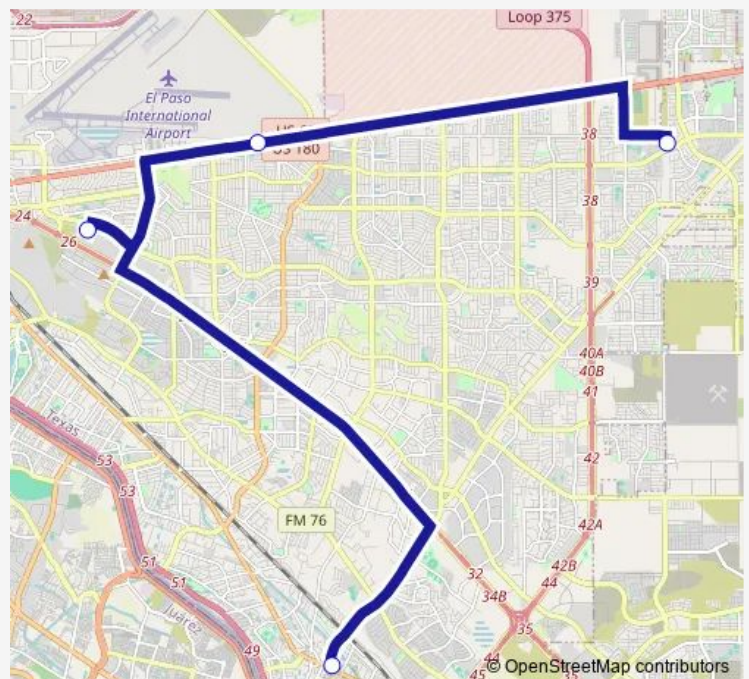

Bus 05 Far East/Eastside Terminal Express[Go to website](#)**Direction**

Upper Eastside Transfer Center Bay E — Mission Valley TC Bay F

4 stops

[Open route schedule](#)

Upper Eastside Transfer Center Bay E

10151 Montana/Lorne

Eastside Terminal Bay A

Mission Valley TC Bay F

Route schedule

Upper Eastside Transfer Center Bay E — Mission Valley TC Bay F

| | |
|-----------|-------------|
| Monday | 05:00-19:40 |
| Tuesday | 05:00-19:40 |
| Wednesday | 05:00-19:40 |
| Thursday | 05:00-19:40 |
| Friday | 05:00-19:40 |
| Saturday | 05:00-19:40 |
| Sunday | — |

Route info

Direction: Upper Eastside Transfer Center Bay E

Stops: 4

Trip Duration: 0 hour 47 min

■ 05 — Far East/Eastside Terminal Express

Direction

Mission Valley TC Bay F — Upper Eastside Transfer Center Bay E

4 stops

[Open route schedule](#)

Mission Valley TC Bay F

AlamedaAmericas

Tierra Este/Pebble Hills

Upper Eastside Transfer Center Bay E

Route schedule

Mission Valley TC Bay F — Upper Eastside Transfer Center Bay E