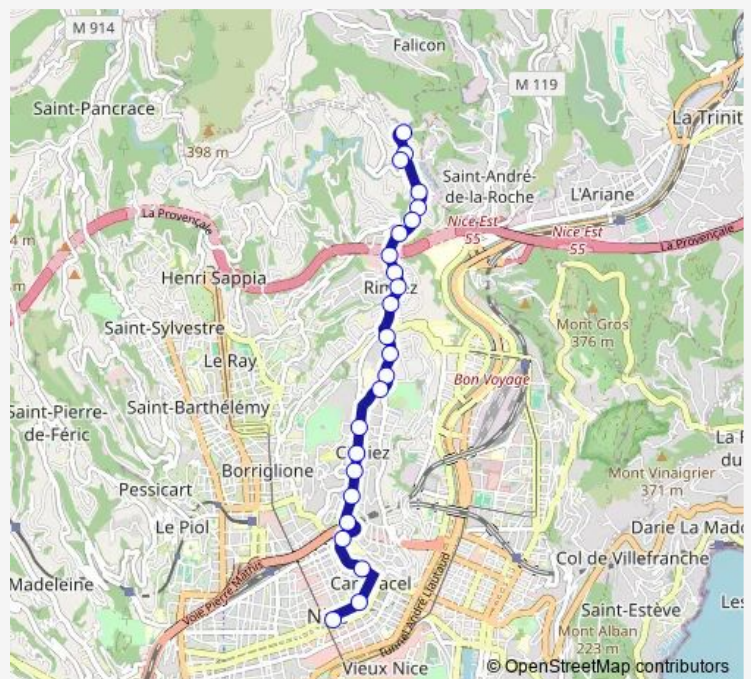

Direction: Rimiez Les Sources

Stops: 24

Trip Duration: 0 hour 19 min

05 — Rimiez Saint-George / Rimiez Les Sources - Deloye/Dubouchage

Désambrois

Dubouchage / Durandy

Deloye / Dubouchage

Direction

Saturday 00:00-23:20

Sunday 00:00-23:20

Route info

Direction: Deloye / Dubouchage

Stops: 22

Trip Duration: 0 hour 22 min

Direction

Deloye / Dubouchage — Rimiez Les Sources

27 stops

[Open route schedule](#)

Deloye / Dubouchage

Masséna / Guitry

Alberti / Gioffredo

Wilson

Defly

Carabacel

Thursday 05:30-20:00

Friday 05:30-20:00

Saturday 05:30-20:00

Sunday 06:00-20:30

Route info

Direction: Deloye / Dubouchage

Stops: 27

Trip Duration: 0 hour 23 min