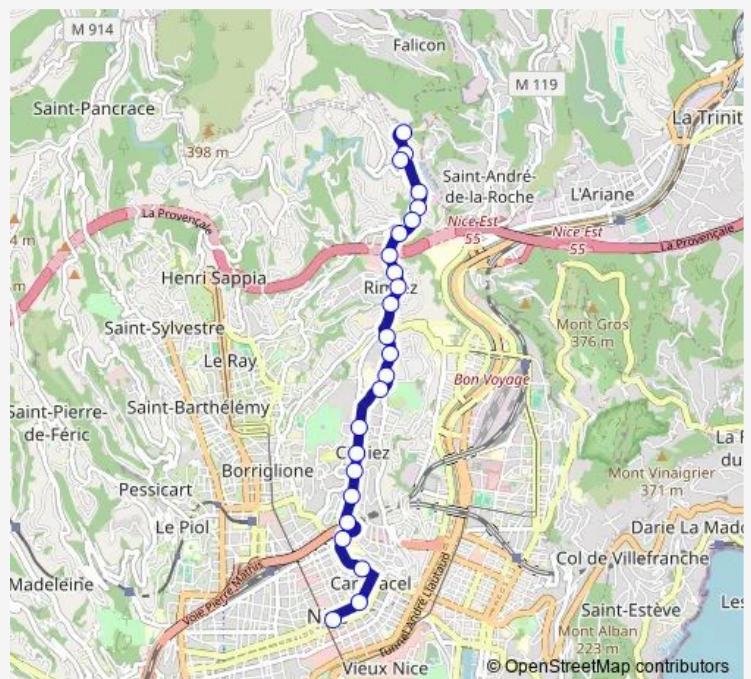

Direction: Rimiez Les Sources

Stops: 24

Trip Duration: 0 hour 17 min

05 — Rimiez Saint-George / Rimiez Les Sources - Deloye/Dubouchage

Désambrois

Dubouchage / Durandy

Deloye / Dubouchage

Direction

Saturday 00:00-23:20

Sunday 00:00-23:20

Route info

Direction: Deloye / Dubouchage

Stops: 22

Trip Duration: 0 hour 25 min

Direction

Deloye / Dubouchage — Rimiez Les Sources

27 stops

[Open route schedule](#)

Deloye / Dubouchage

Masséna / Guitry

Alberti / Gioffredo

Wilson

Defly

Carabacel

Thursday 05:30-20:00

Friday 05:30-20:00

Saturday 05:30-20:00

Sunday 06:00-20:30

Route info

Direction: Deloye / Dubouchage

Stops: 27

Trip Duration: 0 hour 20 min