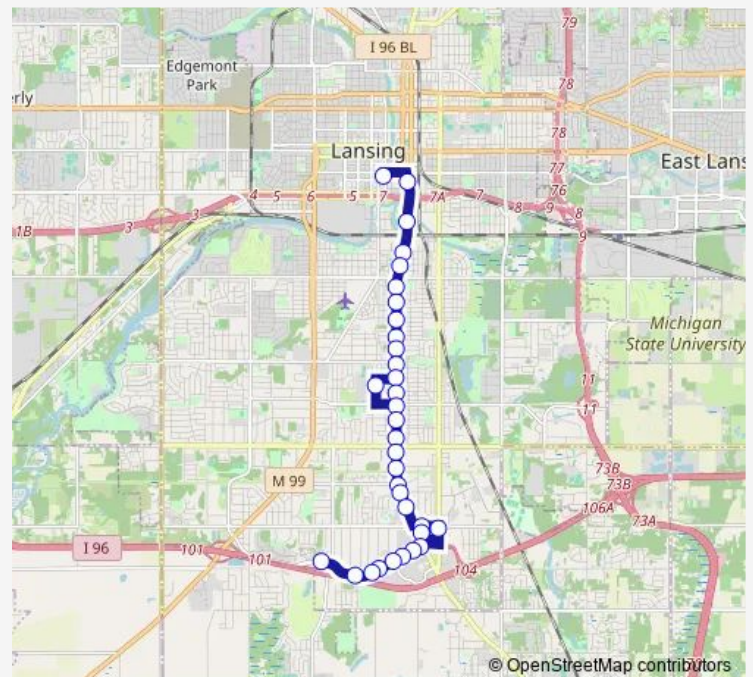

NBD Cedar past Hunter Blvd

NBD Cedar past Holmes Rd

NBD Cedar past Brookland Blvd

NBD Cedar past Paris Ave

**Route schedule**

WBD Edgewood past Washington — Cata Trans Center

Monday 05:27-21:45

Tuesday 06:17-18:15

Wednesday 05:27-20:15

Thursday 05:27-22:15

Friday 10:10-21:15

Saturday 08:54-20:54

Sunday 11:24-16:24

**Route info**

Direction: WBD Edgewood past Washington

Stops: 31

Trip Duration: 0 hour 40 min

05 — South Cedar-Edgewood

NBD Cedar past Park Blvd

NBD Cedar past Tisdale Ave

NBD Cedar past Riley St

NBD Cedar before Norman St

NBD Cedar past Isbell St

NBD Cedar past Baker St

WBD Edgewood past Washington

WBD Edgewood @ Edgewood Villas

EBD Edgewood past Washington

EBD Edgewood Blvd before Edgewood Circle

EBD Edgewood before Celebration Dr

EBD Edgewood past American

EBD Edgewood before Amwood