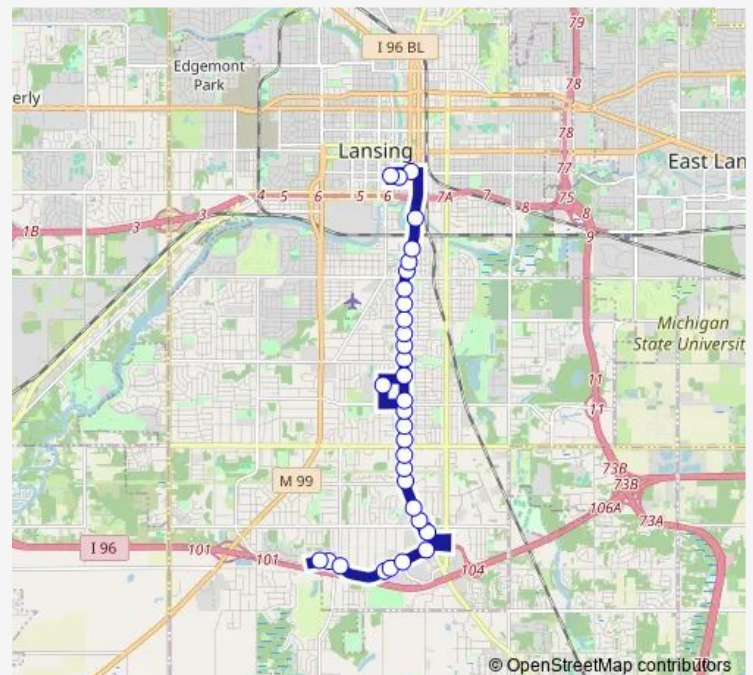

### Route schedule

WBD Edgewood past Washington — Cata Trans Center

Monday 05:27-21:45

Tuesday 06:17-22:15

Wednesday 06:17-22:15

Thursday 06:17-22:15

Friday 05:27-21:15

Saturday 07:54-17:54

### Route info

Direction: WBD Edgewood past Washington

Stops: 31

Trip Duration: 0 hour 40 min

05 — South Cedar-Edgewood

NBD Cedar past Park Blvd

NBD Cedar past Tisdale Ave

NBD Cedar past Riley St

WBD Edgewood past Washington — Meijer S Penn BC West Side

8 stops

[Open route schedule](#)

WBD Edgewood past Washington

WBD Edgewood @ Edgewood Villas

EBD Edgewood past Washington

EBD Edgewood Blvd before Edgewood Circle

**Route info**

Direction: WBD Edgewood past Washington

Stops: 8

Trip Duration: 0 hour 5 min

**Direction**

Cata Trans Center — WBD Edgewood past Washington

32 stops

[Open route schedule](#)