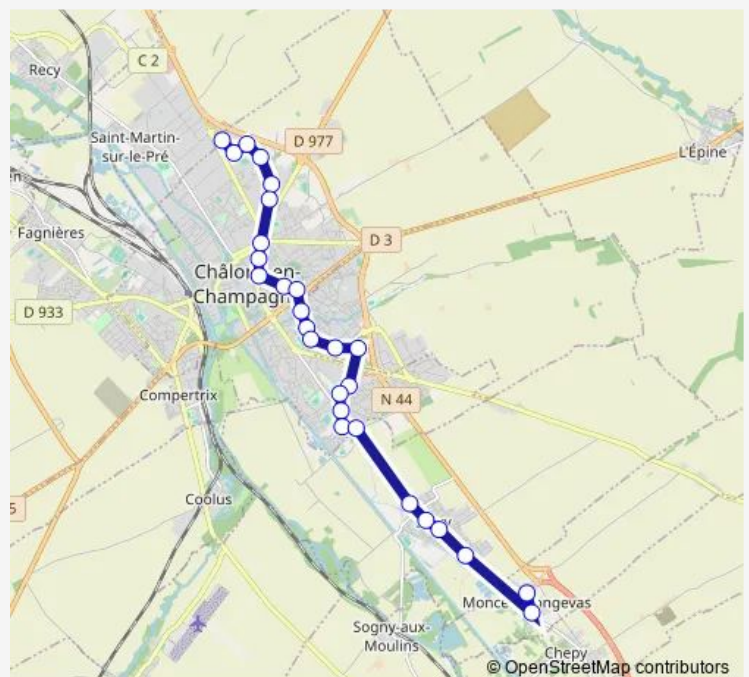

Direction

Croix Dampierre — Croix Dampierre

8 stops

[Open route schedule](#)

Croix Dampierre

W. Churchill

Camping

St-Thiébauld

E. Manet

Camping

W. Churchill

Croix Dampierre

Route schedule

Croix Dampierre — Croix Dampierre

Monday 07:33-17:14

Tuesday 07:33-17:14

Wednesday 07:33-12:19

Thursday 07:33-17:14

Friday 07:33-17:14

Saturday —

Sunday —

Route info

Direction: Croix Dampierre

Stops: 8

Trip Duration: 0 hour 10 min

Direction

(4) Tissier - Grande Etape — Lycée Ozanam

3 stops

[Open route schedule](#)

(4) Tissier - Grande Etape

Doulcet

Lycée Ozanam