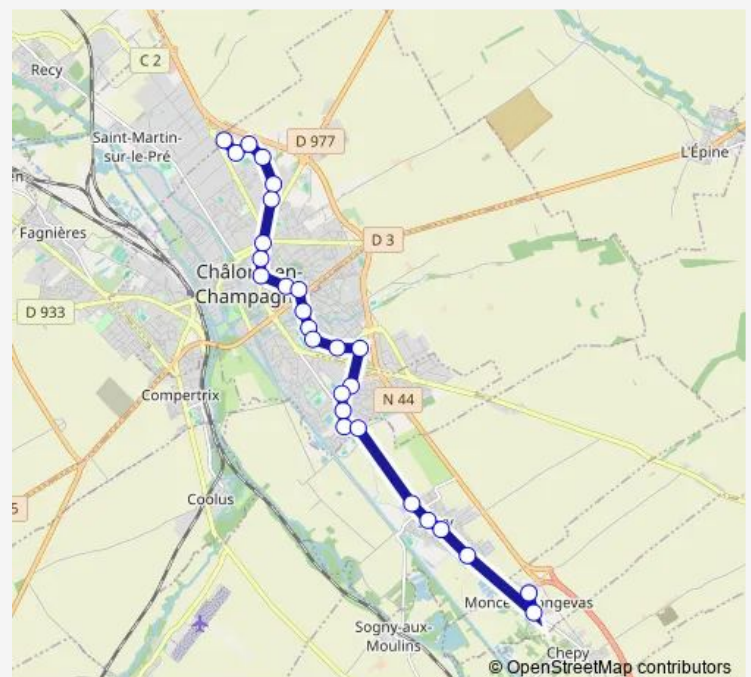

E. Manet

Camping

W. Churchill

Croix Dampierre

Route schedule

Croix Dampierre — Croix Dampierre

Monday 07:33-17:14

Tuesday 07:33-17:14

Wednesday 07:33-12:19

Thursday 07:33-17:14

Friday 07:33-17:14

Saturday —

Sunday —

Route info

Direction: Croix Dampierre

Stops: 8

Trip Duration: 0 hour 8 min

Direction

(4) Tissier - Grande Etape — Lycée Ozanam

3 stops

[Open route schedule](#)

(4) Tissier - Grande Etape

Doulcet

Lycée Ozanam

Sunday —

Route info

Direction: (4) Tissier - Grande Etape

Stops: 3

Trip Duration: 0 hour 12 min

Direction

Montcez-Longevas — ZAC Mont-Héry

27 stops