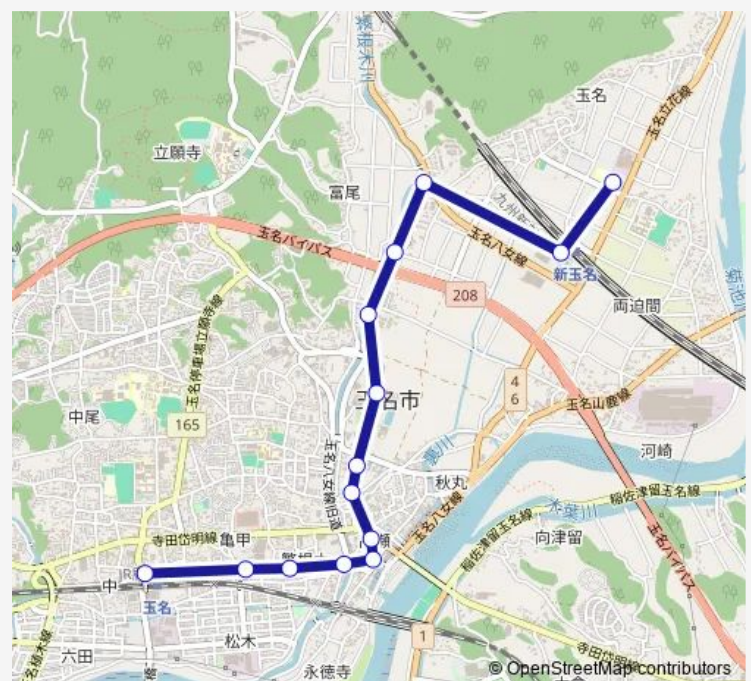

Wednesday 07:55-09:35

Thursday 07:55-09:35

Friday 07:55-09:35

Saturday —

Sunday —

Route info

Direction: 玉名駅前

Stops: 14

Trip Duration: 0 hour 16 min

■ 玉名駅前→玉名中町 ~ 玉名市役所→くまもと県北病院前

BusMaps

Bus time schedules and route maps are available in an offline PDF at busmaps.com. Use the busmaps.com website to see live bus times, train schedule or subway schedule, and step-by-step directions for all public transit in Tamana