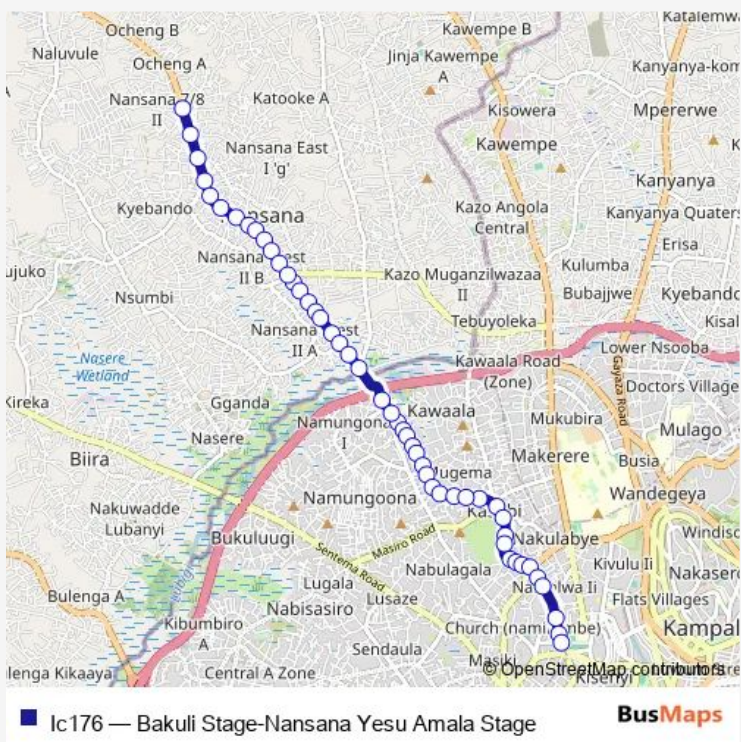

Bus Ic176 Bakuli Stage-Nansana Yesu Amala Stage

[Go to website](#)

Direction
 Yesu Amala (Nansana) — Hass Petro Station (Bakuli)
 49 stops
[Open route schedule](#)

- Yesu Amala (Nansana)
- Kanyogoga Service Garage
- Total Petro Station (Nansana)
- Nansana Royal Primary School - Kabumbi
- Masitowa
- Nansana Market
- Riva Petrol Station (Nansana)
- Nansana St. Joseph's Senior School
- Nansana Town Council - Police Station
- Posta Uganda Nansana
- Golden Guest House
- African Jungle Adventures
- Oilcom Fuel Station Nansana
- Nabweru
- Semanda Road
- Gospel House Mission
- Hope And Revival Church
- Badru
- Kibuloka
- Jenina Pub
- Stabex Fuel Station

Route schedule
 Yesu Amala (Nansana) — Hass Petro Station (Bakuli)

Monday	06:30-19:00
Tuesday	06:30-19:00
Wednesday	06:30-19:00
Thursday	06:30-19:00
Friday	06:30-19:00
Saturday	06:30-19:00
Sunday	06:30-19:00

Route info
 Direction: Yesu Amala (Nansana)
 Stops: 49
 Trip Duration: 2 hour 56 min

Kumusenyu

Namungoona Stage

Tosha Oil - Namungoona Parents Senior School

Namungoona

Salama Oil Fuel Station (Namungoona)

New York Bar (Namungoona)