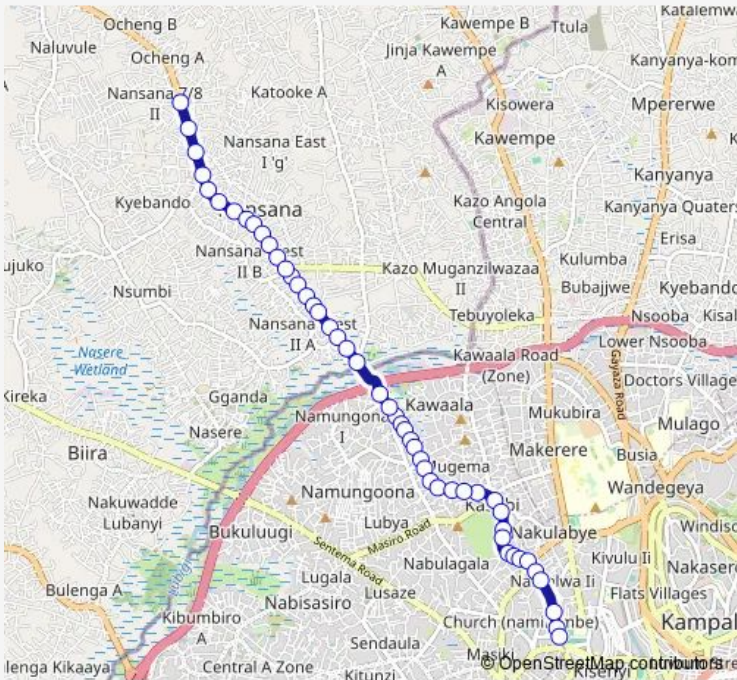

Bus IC176 Bakuli Stage-Nansana Yesu Amala Stage

[Go to website](#)

**Direction**  
 Yesu Amala (Nansana) — Hass Petro Station (Bakuli)  
 49 stops  
[Open route schedule](#)

- Yesu Amala (Nansana)
- Kanyogoga Service Garage
- Total Petro Station (Nansana)
- Nansana Royal Primary School - Kabumbi
- Masitowa
- Nansana Market
- Riva Petrol Station (Nansana)
- Nansana St. Joseph's Senior School
- Nansana Town Council - Police Station
- Posta Uganda Nansana
- Golden Guest House
- African Jungle Adventures
- Oilcom Fuel Station Nansana
- Nabweru
- Semanda Road
- Gospel House Mission
- Hope And Revival Church
- Badru
- Kibuloka
- Jenina Pub
- Stabex Fuel Station

Route schedule  
 Yesu Amala (Nansana) — Hass Petro Station (Bakuli)

Monday	06:30-19:00
Tuesday	06:30-19:00
Wednesday	06:30-19:00
Thursday	06:30-19:00
Friday	06:30-19:00
Saturday	06:30-19:00
Sunday	06:30-19:00

Route info  
 Direction: Yesu Amala (Nansana)  
 Stops: 49  
 Trip Duration: 2 hour 23 min

IC176 — Bakuli Stage-Nansana Yesu Amala Stage **BusMaps**

Kumusenyu

Namungoona Stage

Tosha Oil - Namungoona Parents Senior School