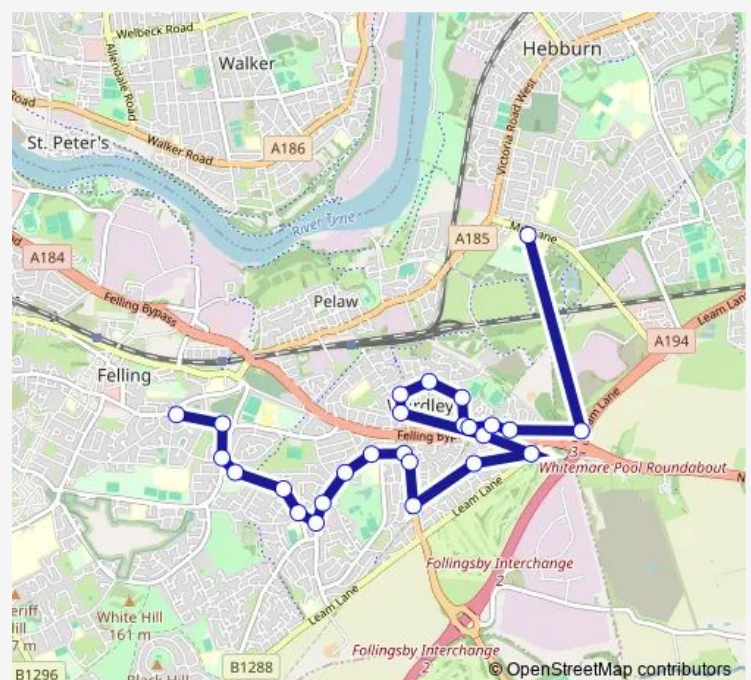

Meresyde Lingey Lane

Lingey Lane-St Georges Court

Lingey Lane-Montrose Drive

Fairways Estate

Leam Lane-Stanton Close

Felling Bypass-Montrose Drive

Kirkwood Gardens-Keir Hardie Avenue

Manor Gardens-Priory Court

Manor Gardens-Rannoch Close

White Mere Gardens-Moat Gardens

White Mere Gardens-Sunderland Road

Route schedule

Watermill Lane-The Drive — St Joseph's Catholic Academy

Monday 07:45

Tuesday 07:45

Wednesday 07:45

Thursday 07:45

Friday 07:45

Saturday —

Sunday —

Route info

Direction: Watermill Lane-The Drive

Stops: 26

Trip Duration: 0 hour 35 min

819N

Sunderland Road - West Crescent

Sunderland Road

Sunderland Road-Wardley Drive

Leam Lane-Whitemare Pool

St Joseph's Catholic Academy

819N Bus time schedules and route maps are available in an offline PDF at busmaps.com. Use the busmaps.com website to see live bus times, train schedule or subway schedule, and step-by-step directions for all public transit in Gateshead