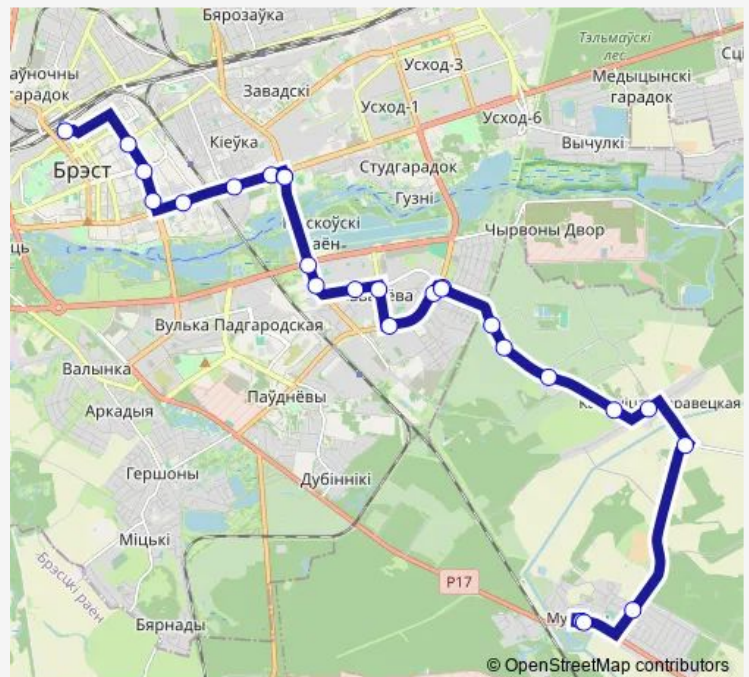

Thursday 07:55-20:25

Friday 07:55-20:25

Saturday 08:40-20:25

Sunday 08:40-20:25

Route info

Direction: Аўтавакзал Брэст

Stops: 26

Trip Duration: 0 hour 51 min