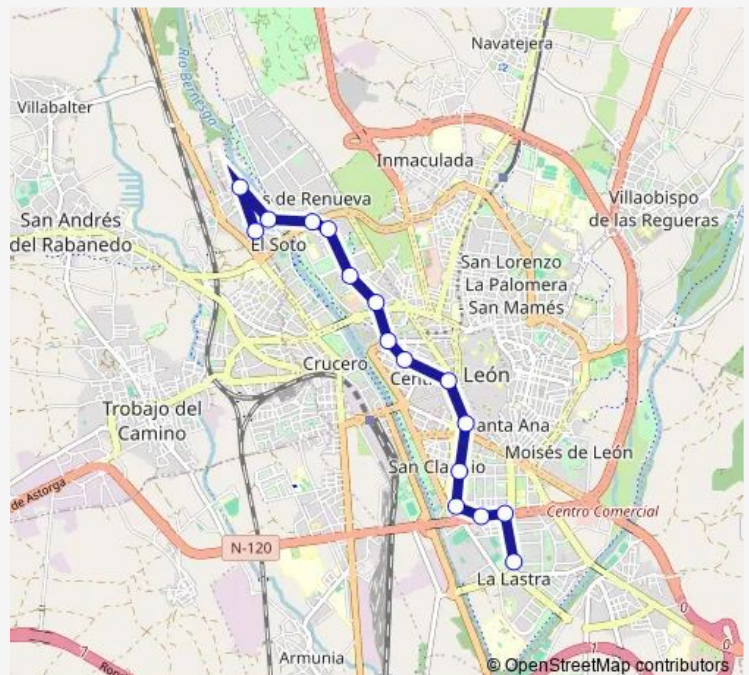

### Direction

Area 17 (Fte.Cen.Comerc) — Av.José Aguado. Incibe

18 stops

[Open route schedule](#)

Area 17 (Fte.Cen.Comerc)

General Gutiérrez Mellado (Jardín)

Reyes Leoneses. 27

Reyes Leoneses (Parque)

### Route schedule

Area 17 (Fte.Cen.Comerc) — Av.José Aguado. Incibe

Monday 07:15-22:45

Tuesday 07:15-22:45

Wednesday 07:15-22:45

Thursday 07:15-22:45

Friday 07:15-22:45

Saturday 09:45-22:45

### Route info

Direction: Area 17 (Fte.Cen.Comerc)

Stops: 18

Trip Duration: 0 hour 30 min

## Route info

Direction: Av.José Aguado. Incibe

Stops: 16

Trip Duration: 0 hour 30 min

Alsa - L13 Bus time schedules and route maps are available in an offline PDF at [busmaps.com](https://busmaps.com). Use the [busmaps.com](https://busmaps.com) website to see live bus times, train schedule or subway schedule, and step-by-step directions for all public transit in Leon