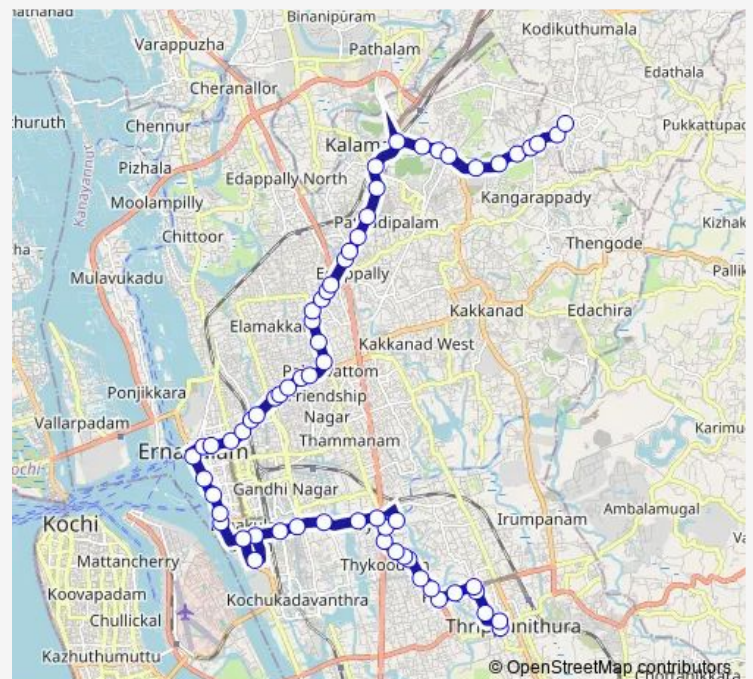

Thursday 06:00

Friday 06:00

Saturday 06:00

Sunday 06:00

Route info

Direction: Thrippunithura

Stops: 63

Trip Duration: 1 hour 24 min

Thrippoonithura ↔ Medical college (via Menaka)

Ravipuram

Pallimukk

Gandhi Square

Subash Park

Children's Park

Menaka

High Court Junction