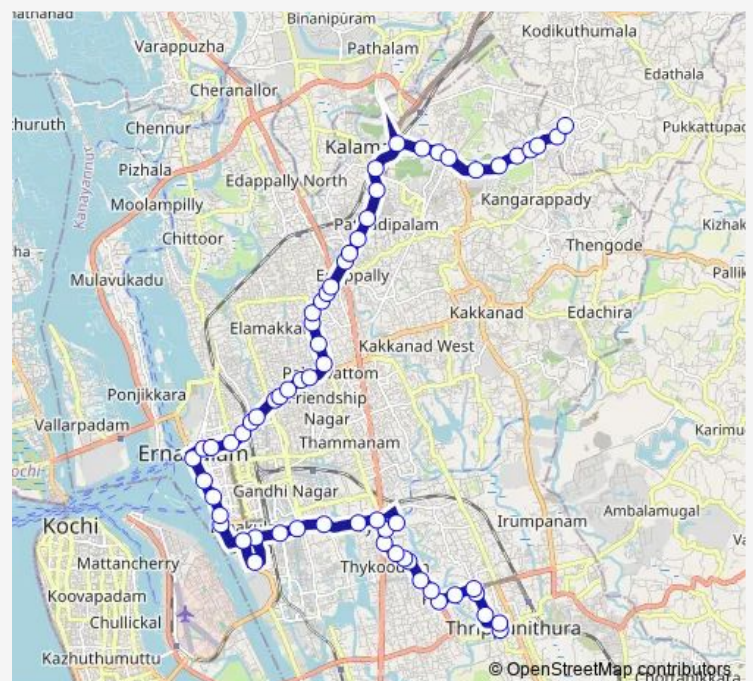

Thursday 06:00

Friday 06:00

Saturday 06:00

Sunday 06:00

Route info

Direction: Thrippunithura

Stops: 63

Trip Duration: 1 hour 24 min

Thrippoonithura ↔ Medical college (via Menaka)

Ravipuram

Pallimukk

Gandhi Square

Subash Park

Children's Park

Menaka

High Court Junction