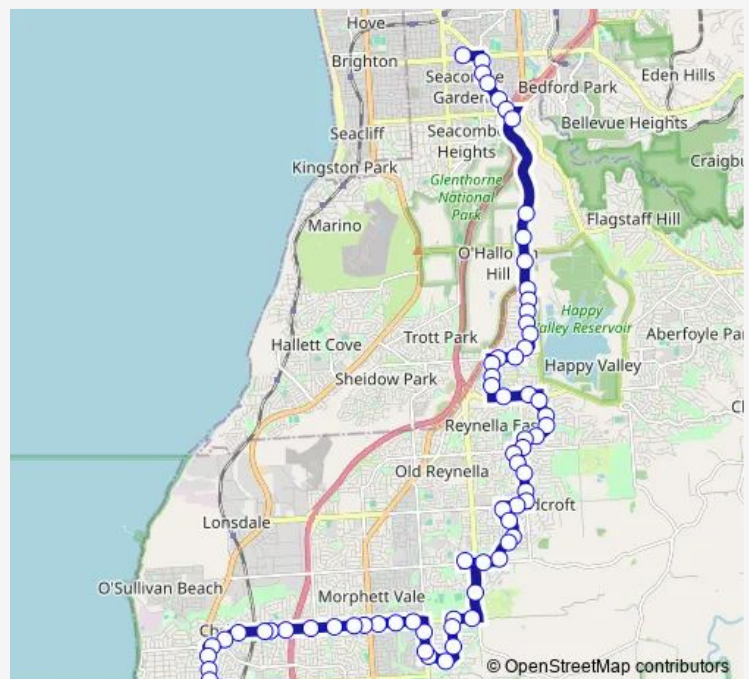

Stop 30A Main South Rd - South East side

Stop 31 Main South Rd - South East side

Stop 32 Main South Rd - East side

Stop 33 Main South Rd - East side

Stop 34 Chandlers Hill Rd - North East side

Stop 34A Bluehills Rd - East side

Stop 35 Bluehills Rd - East side

Stop 35A Bluehills Rd - East side

Stop 35B Bluehills Rd - East side

Stop 36 Serpentine Rd - South East side

Stop 37 Candy Rd - South side

Stop 38 Candy Rd - South side

Stop 38A Tripoli Rd - East side

Stop 38B Tripoli Rd - East side

Route schedule

Zone C Marion Interchange - North side — Zone A Noarlunga Centre Interchange - West side

Monday	21:52-23:52
Tuesday	21:52-23:52
Wednesday	21:52-23:52
Thursday	21:52-23:52
Friday	21:52-23:52
Saturday	18:49-22:49
Sunday	19:46-22:46

Route info

Direction: Zone C Marion Interchange - North side

Stops: 69

Trip Duration: 0 hour 50 min

733a — Marion Centre Interchange to Noarlunga Centre Interchange **BusMaps**

Stop 38C Tripoli Rd - East side