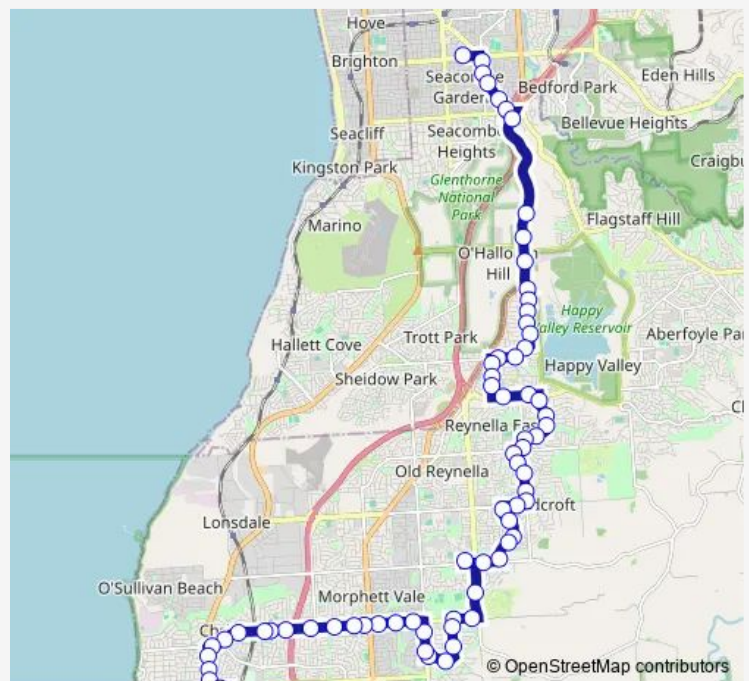

Stop 30A Main South Rd - South East side

Stop 31 Main South Rd - South East side

Stop 32 Main South Rd - East side

Stop 33 Main South Rd - East side

Stop 34 Chandlers Hill Rd - North East side

Stop 34A Bluehills Rd - East side

Stop 35 Bluehills Rd - East side

Stop 35A Bluehills Rd - East side

Stop 35B Bluehills Rd - East side

Stop 36 Serpentine Rd - South East side

Stop 37 Candy Rd - South side

Stop 38 Candy Rd - South side

Stop 38A Tripoli Rd - East side

Stop 38B Tripoli Rd - East side

Route schedule

Zone C Marion Interchange - North side — Zone A Noarlunga Centre Interchange - West side

Monday	21:52-23:52
Tuesday	21:52-23:52
Wednesday	21:52-23:52
Thursday	21:52-23:52
Friday	21:52-23:52
Saturday	18:49-22:49
Sunday	19:46-22:46

Route info

Direction: Zone C Marion Interchange - North side

Stops: 69

Trip Duration: 0 hour 50 min

733A — Marion Centre Interchange to Noarlunga Centre Interchange **BusMaps**

Stop 38C Tripoli Rd - East side