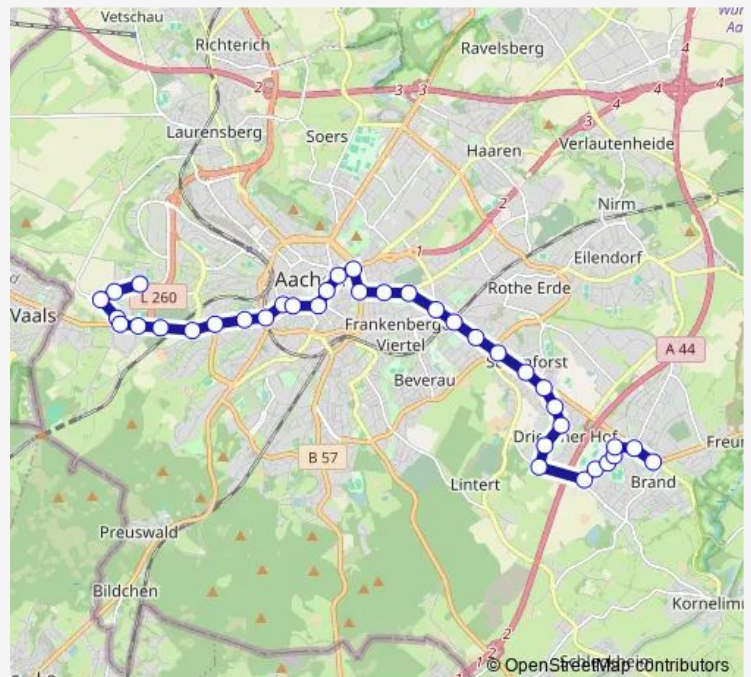

Aachen, Bahnhof Rothe Erde (Bus)

Aachen, Elsassstraße

Aachen, Josefskirche (Justizzentrum)

Aachen, Scheibenstraße

Aachen, Kaiserplatz

Aachen, Hansemannplatz

Aachen, Bushof

Route schedule

Aachen, Brand Schulzentrum — Aachen, Bushof

Monday 07:03

Tuesday 07:03

Wednesday 07:03

Thursday 07:03

Friday 07:03

Saturday —

Sunday —

Route info

Direction: Aachen, Brand Schulzentrum

Stops: 19

Trip Duration: 0 hour 28 min

Direction

Aachen, Brand Schulzentrum — Aachen, Uniklinik

34 stops

[Open route schedule](#)