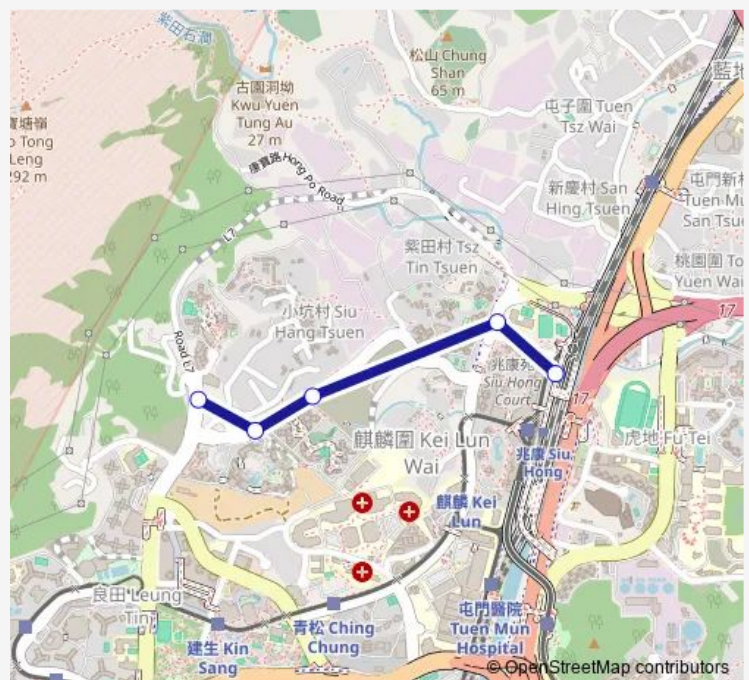

[Ctb] WO TIN Estate[Kmb] WO TIN Estate[Lrtfeeder] WO TIN Estate[Lwb] WO TIN Estate

Route schedule

[Kmb] SIU Hong Station (North)[Lrtfeeder] MTR SIU Hong Station (North) — [Ctb] WO TIN Estate[Kmb] WO TIN Estate[Lrtfeeder] WO TIN Estate[Lwb] WO TIN Estate

Route info

Direction: [Kmb] SIU Hong Station (North)[Lrtfeeder] MTR SIU Hong Station (North)

Stops: 5

Trip Duration: 0 hour 10 min

Direction

[Ctb] WO TIN Estate|[Kmb] WO TIN Estate|[Lrtfeeder] WO TIN Estate|[Lwb] WO TIN Estate — [Kmb] SIU Hong Station (North)|[Lrtfeeder] MTR SIU Hong Station (North)

Monday 05:45-23:55

Tuesday 05:45-23:55

Wednesday 05:45-23:55

Thursday 05:45-23:55

Friday 05:45-23:55

Saturday 05:45-23:55

Sunday 05:45-23:55

Route info