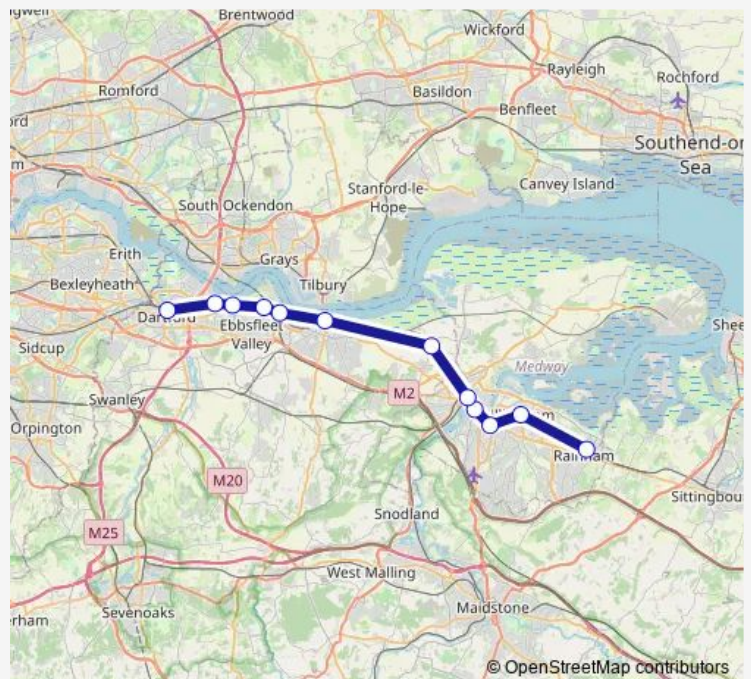

Rail TI:Rai->Dfd TL train service from RAI to Dfd

[Go to website](#)

Direction

Rainham (Kent) — Dartford

12 stops

[Open route schedule](#)

Rainham (Kent)

Gillingham (Kent)

Stone Crossing

Dartford

Route schedule

Rainham (Kent) — Dartford

Monday 22:30-23:30

Tuesday 22:30-23:30

Wednesday 22:30-23:30

Thursday 22:30-23:30

Friday 22:30-23:30

Saturday 22:28-23:28

Sunday 22:30-23:30

Route info

Direction: Rainham (Kent)

Stops: 12

Trip Duration: 1 hour 35 min

■ TI:Rai->Dfd — TL train service from RAI to Dfd

Tl:Rai->Dfd Rail time schedules and route maps are available in an offline PDF at busmaps.com. Use the busmaps.com website to see live bus times, train schedule or subway schedule, and step-by-step directions for all public transit in Rochester