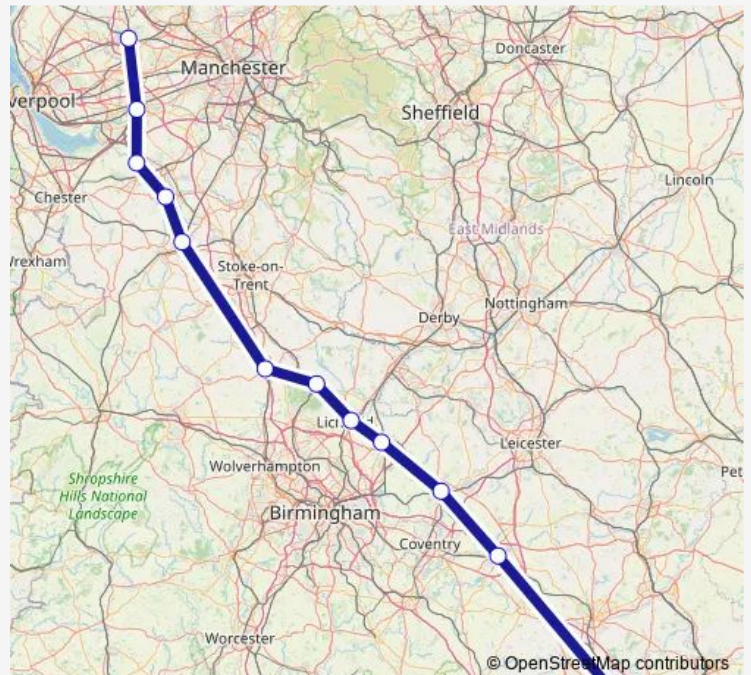

Rail Vt:Mkc->Wgn VT train service from MKC to Wgn

[Go to website](#)

Direction

Milton Keynes Central — Wigan North Western

12 stops

[Open route schedule](#)

Milton Keynes Central

Rugby

Nuneaton

Tamworth

Lichfield Trent Valley

Rugeley Trent Valley

Stafford

Crewe

Winsford

Acton Bridge

Warrington Bank Quay

Wigan North Western

Route schedule

Milton Keynes Central — Wigan North Western

Monday —

Tuesday —

Wednesday —

Thursday —

Friday —

Saturday —

Sunday 17:38

Route info

Direction: Milton Keynes Central

Stops: 12

Trip Duration: 1 hour 49 min

Vt:Mkc->Wgn — VT train service from MKC to Wgn