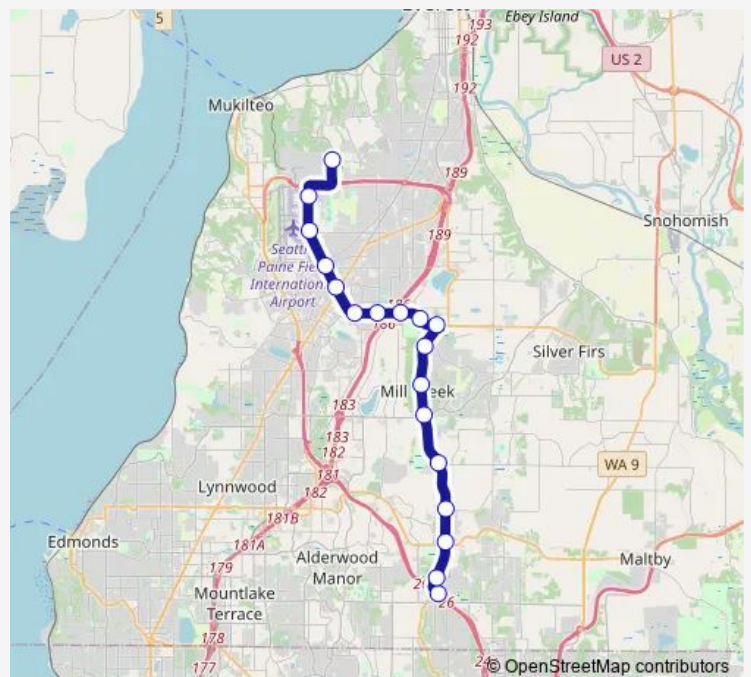

3rd Ave SE NB Station

4th Ave W NB Station

Gibson Rd NB Station

Hwy 99 NB Station

112th St SW NB Station

100th St SW NB Station

Kasch Park Rd NB Station

Seaway Transit Center Bay 13

Route schedule

Canyon Park Park & Ride Bay 6 — Seaway Transit Center Bay 13

Monday	04:10-23:17
Tuesday	04:10-23:17
Wednesday	04:10-23:17
Thursday	04:10-23:17
Friday	04:10-23:17
Saturday	06:08-22:06
Sunday	06:48-21:06

Route info

Direction: Canyon Park Park & Ride Bay 6

Stops: 18

Trip Duration: 0 hour 44 min

Swift Green — Seaway TC - Canyon Park P&R

## Direction

Seaway Transit Center Bay 13 — Canyon Park Park & Ride Bay 6

17 stops

[Open route schedule](#)

Seaway Transit Center Bay 13

Kasch Park Rd SB Station

100th St SW SB Station

112th St SW SB Station