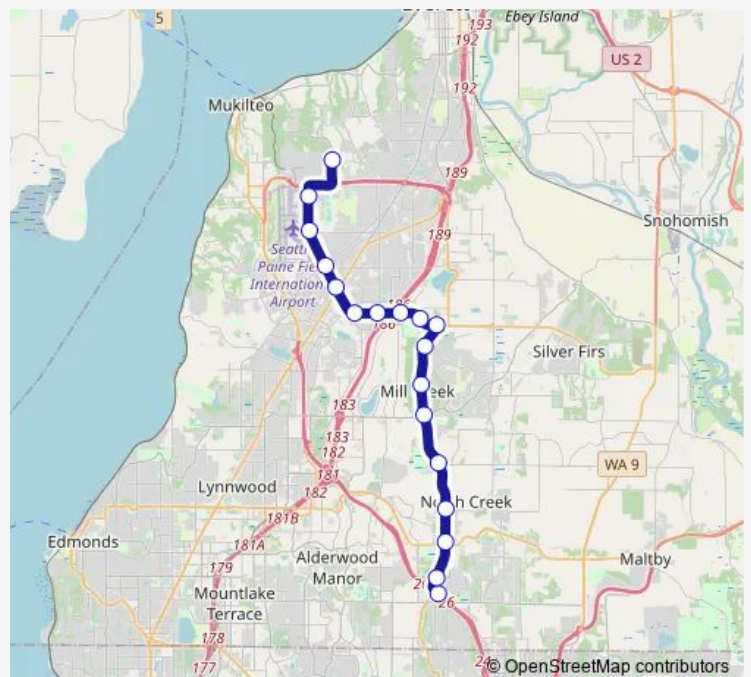

3rd Ave SE NB Station

4th Ave W NB Station

Gibson Rd NB Station

Hwy 99 NB Station

112th St SW NB Station

100th St SW NB Station

Kasch Park Rd NB Station

Seaway Transit Center Bay 13

Route schedule

Canyon Park Park & Ride Bay 6 — Seaway Transit Center Bay 13

Monday 04:10-23:17

Tuesday 04:10-23:17

Wednesday 04:10-23:17

Thursday 04:10-23:17

Friday 04:10-23:17

Saturday 06:08-22:06

Sunday 06:48-21:06

Route info

Direction: Canyon Park Park & Ride Bay 6

Stops: 18

Trip Duration: 0 hour 41 min

Swift Green — Seaway TC - Canyon Park P&R

Direction

Seaway Transit Center Bay 13 — Canyon Park Park & Ride Bay 6

Thursday 04:06-23:01

Friday 04:06-23:01

Saturday 06:02-22:02

Sunday 07:02-21:02

Route info

Direction: Seaway Transit Center Bay 13

Stops: 17

Trip Duration: 0 hour 42 min