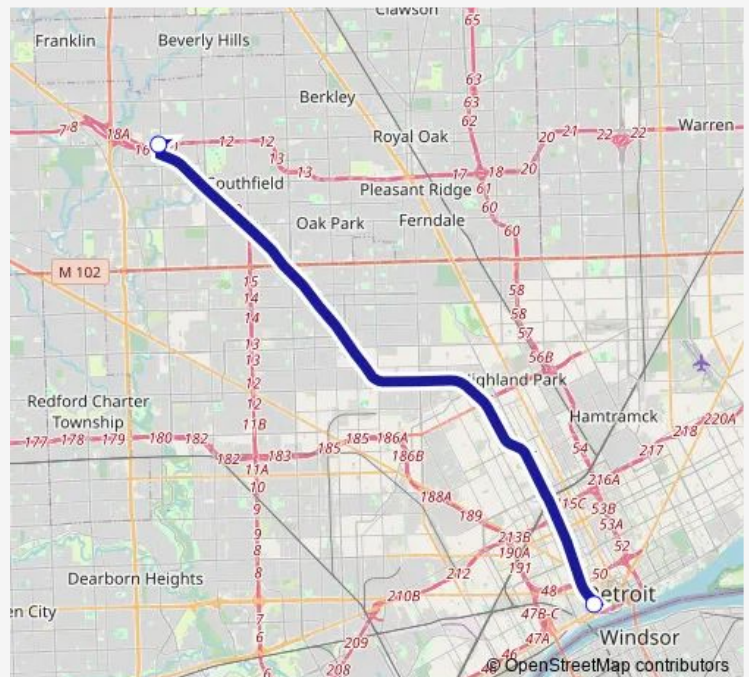

Direction

Southfield Bus Stop — Detroit Bus Station

2 stops

[Open route schedule](#)

Southfield Bus Stop

Detroit Bus Station

Route schedule

Southfield Bus Stop — Detroit Bus Station

Direction: Southfield Bus Stop

Stops: 2

Trip Duration: 0 hour 25 min

Direction

Detroit Bus Station — Atlanta Bus Station

11 stops

[Open route schedule](#)

Detroit Bus Station

Toledo Bus Stop

Lima Regional Transit Authority

Dayton Trotwood Bus Station

Cincinnati Bus Station

Lexington Bus Stop

Berea (Kiln Time)

London (Burger King)

Knoxville Area Transit Bus Stop

Friday 10:40-11:40

Saturday 10:40-11:40

Sunday 10:40-11:40

Route info

Direction: Detroit Bus Station

Stops: 11

Trip Duration: 16 hour 50 min

Direction