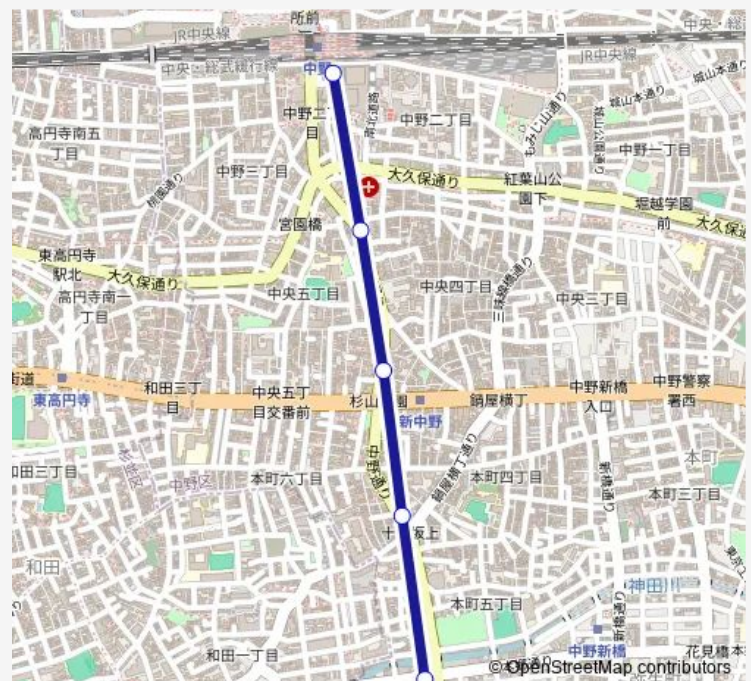

### Direction

中野駅 — 中野車庫

5 stops

[Open route schedule](#)

中野駅

中央五丁目

杉山公園

十貫坂上

### Route schedule

中野駅 — 中野車庫

Monday	22:09-22:37
Tuesday	22:09-22:37
Wednesday	22:09-22:37
Thursday	22:09-22:37
Friday	22:09-22:37
Saturday	22:20-23:00
Sunday	22:20

### Route info

Direction: 中野駅

Stops: 5

Trip Duration: 0 hour 8 min

渋谷 3-入 Bus time schedules and route maps are available in an offline PDF at [busmaps.com](https://busmaps.com). Use the [busmaps.com](https://busmaps.com) website to see live bus times, train schedule or subway schedule, and step-by-step directions for all public transit in Tokyo